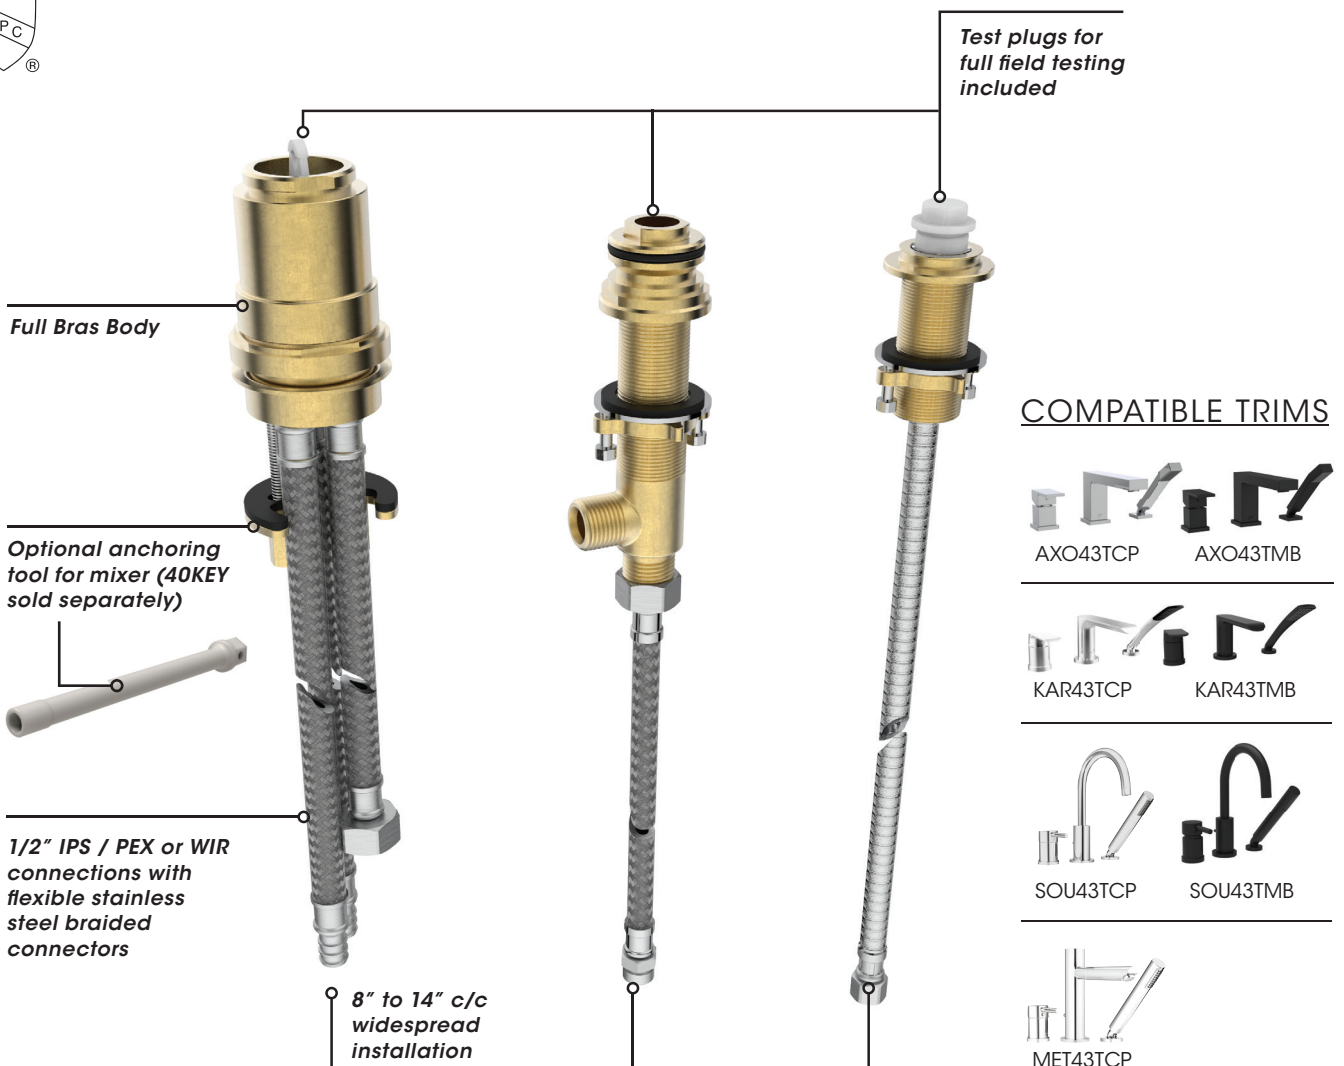

Rough-In / Pressure Balanced Valve for Roman Bathtub

For more information, please contact your Belanger agent or Customer Service.

clientinfo@belangerH2O.com | 1-800-361-5960 | 514-940-9634 | belangerH2O.com

©2021 Tubular Industries of Canada ULC ("Belanger"). All Rights Reserved. This information is based on data believed to be reliable but Belanger makes no warranties, express or implied, as to its accuracy and assumes no liability arising out of its use. The data listed falls within the normal range of product properties but should not be used to establish specification limits or used alone as the basis of design. Belanger's liability to purchasers is expressly limited to the terms and conditions of sale. Tubular Industries of Canada ULC is part of the Oatey family of companies. A list of Belanger trademarks can be found on Oatey.com.

SELL43RBR2WH_v150921