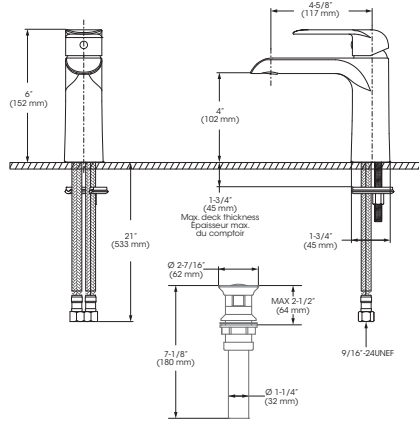

LAVATORY

KAR22MB

Lavatory Sink Faucet with Swivel Aerator

FEATURES

- Single hole installation (min. 1" hole)
- Swivel aerator
- Optional cover plate (FCKTS3045MB sold separately)
- Presto drain included
- Maximum flow of 4.5 L/min (1.2 gpm) at 60 psi (ecologia)
- Brass body
- Low-lead (less than 0.25%)
- 3/8" (9/16-24 UNEF) connections with flexible stainless steel braided connectors

CARTRIDGE

- Ceramic (FC9M12)

UPC: 064492149654

MASTER: 6

BATHTUB

KAR43TMB

Bathtub Faucet - Trim for Roman Bathtub, Hand Shower