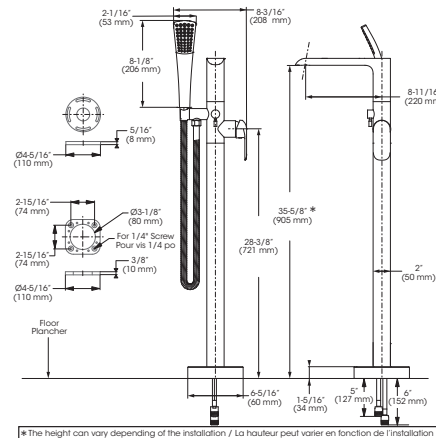

#### FEATURES

- 8" to 14" c/c widespread installation
- Trim compatible with 43RBR rough-in
- Pressure balance built into the cartridge
- Temperature limiting device
- Automatic flow shut off when cold water supply is interrupted
- Bathtub spout:
  - Slip-on with built-in diverter
  - Maximum flow of 22.5 L/min (6 gpm) at 60 psi
- Hand shower:
  - 1 type of jet
  - Easy-to-clean soft nozzles
  - 59" chromed / matte black metal flexible hose included with trim
  - Maximum flow of 6.8 L/min (1.8 gpm) at 80 psi (ecologia)
- Brass body

#### FEATURES

- Pressure balance built into the cartridge
- Adjustable temperature limiting device
- Bathtub spout:
  - Maximum flow of 21.0 L/min (5.5 gpm) at 60 psi
- Hand shower:
  - Easy to clean soft nozzles
  - 59" matte black PVC hose
  - Maximum flow of 6.8 L/min (1.8 gpm) at 80 psi (ecologia)
  - Adjustable angle hand shower holder
- Solid brass body
- 1/2" NPT connections with flexible stainless steel braided connectors