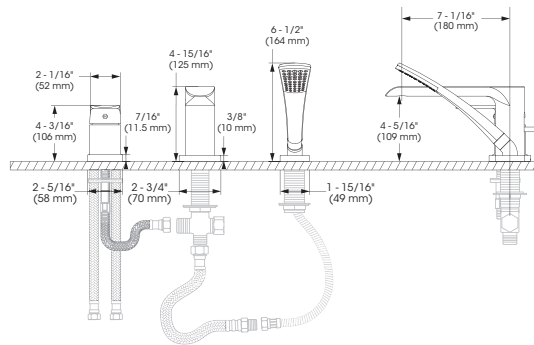

#### FEATURES

- 8" to 14" c/c widespread installation
- Trim compatible with 43RBR rough-in
- Pressure balance built into the cartridge
- Temperature limiting device
- Automatic flow shut off when cold water supply is interrupted
- Bathtub spout:
  - Slip-on with built-in diverter
  - Maximum flow of 22.5 L/min (6 gpm) at 60 psi
- Hand shower:
  - 1 type of jet
  - Easy-to-clean soft nozzles
  - 59" chromed / matte black metal flexible hose included with trim
  - Maximum flow of 6.8 L/min (1.8 gpm) at 80 psi (ecologia)
- Brass body