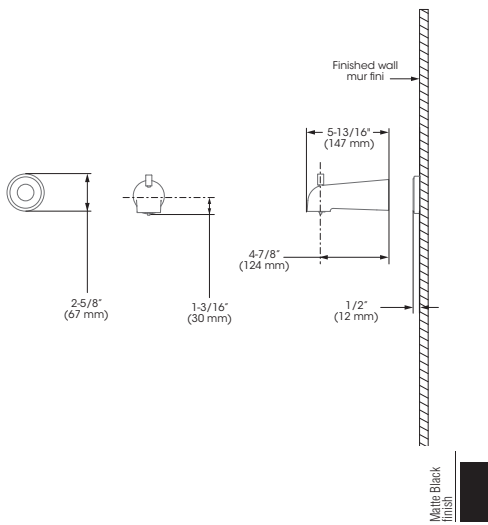

#### FEATURES

- Pressure balance built into the cartridge
- Adjustable temperature limiting device
- Bathtub spout:
  - Maximum flow of 21.0 L/min (5.5 gpm) at 60 psi
- Hand shower:
  - Easy to clean soft nozzles
  - 59" matte black PVC hose
  - Maximum flow of 6.8 L/min (1.8 gpm) at 80 psi (ecologia)
  - Adjustable angle hand shower holder
- Solid brass body
- 1/2" NPT connections with flexible stainless steel braided connectors

#### DIVERTER

- Ceramic (FCCARD003)

UPC: 046224053477

MASTER: 3

**FCKTS1017MB** Bathtub Spout

FINISH	Matte black
SPOUT DIMENSIONS	5-3/4"
COMPOSITION	Zinc
CONNECTIONS	Slip-On

**BATHTUB**

UPC: 064492149685

MASTER: 20

**KAR92VTMB** Shower Faucet - Trim for Pressure Balanced Valve with Volume Control

Requires 90VSR, 90VSRPEX or 90VSRWIR

**FEATURES**

- Trim compatible with 90VSR, 90VSRPEX and 90VSRWIR rough-ins
- Flow control
- Pressure balance built into the cartridge
- Adjustable temperature limiting device
- Shower Head:
  - Swivel
  - Oversized
  - Easy to clean soft nozzles
  - Maximum flow of 6.8 L/min (1.8 gpm) at 80 psi (ecologia)