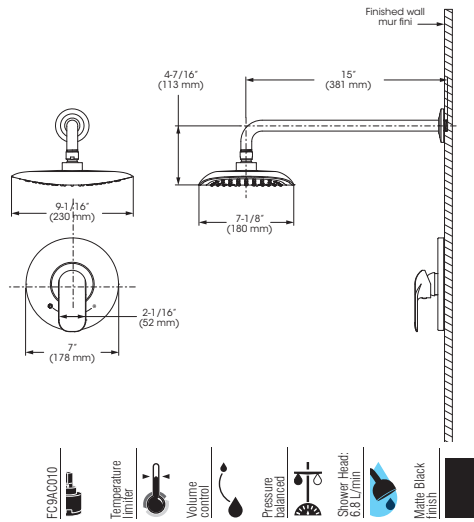

#### FEATURES

- Pressure balance built into the cartridge
- Adjustable temperature limiting device
- Bathtub spout:
  - Maximum flow of 21.0 L/min (5.5 gpm) at 60 psi
- Hand shower:
  - Easy to clean soft nozzles
  - 59" matte black PVC hose
  - Maximum flow of 6.8 L/min (1.8 gpm) at 80 psi (ecologia)
  - Adjustable angle hand shower holder
- Solid brass body
- 1/2" NPT connections with flexible stainless steel braided connectors

#### DIVERTER

- Ceramic (FCCARD003)

UPC: 046224053477

MASTER: 3

**FCKTS1017MB** Bathtub Spout

FINISH	Matte black
SPOUT DIMENSIONS	5-3/4"
COMPOSITION	Zinc
CONNECTIONS	Slip-On

**BATHTUB**

UPC: 064492149685

MASTER: 20

**KAR92VTMB** Shower Faucet - Trim for Pressure Balanced Valve with Volume Control

Requires 90VSR, 90VSRPEX or 90VSRWIR

**FEATURES**

- Trim compatible with 90VSR, 90VSRPEX and 90VSRWIR rough-ins
- Flow control
- Pressure balance built into the cartridge
- Adjustable temperature limiting device
- Shower Head:
  - Swivel
  - Oversized
  - Easy to clean soft nozzles
  - Maximum flow of 6.8 L/min (1.8 gpm) at 80 psi (ecologia)

**FEATURES**

- Trim compatible with 98VSR2 rough-in
- Adjustable temperature limiting device
- Face plate with diverter button
- Sliding Bar:
  - Drilling required installation
  - 30" overall assembled sliding bar kit
- Hand Shower:
  - type of jets: Spray
  - Easy-to-clean soft nozzles
  - 69" matte black PVC hose
  - Maximum flow of 6.8 L/min (1.8 gpm) at 80 psi (ecologia)
- Shower Head:
  - Swivel
  - Oversized
  - type of jets: Rain shower
  - Easy-to-clean soft nozzles
  - Maximum flow of 6.8 L/min (1.8 gpm) at 80 psi (ecologia)
- Shower Arm:
  - 16" shower arm
  - Solid brass wall supply elbow with adjustable flange