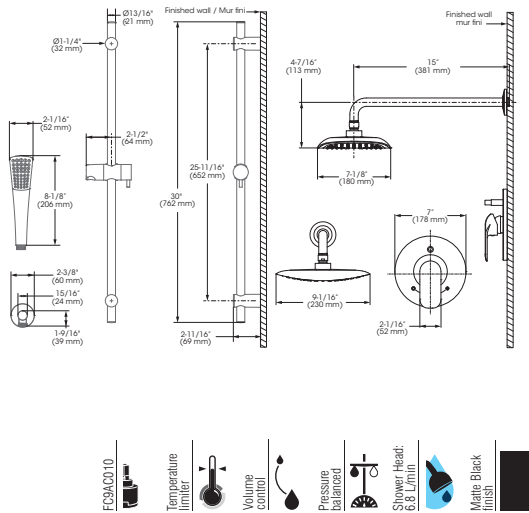

#### FEATURES

- Pressure balance built into the cartridge
- Adjustable temperature limiting device
- Bathtub spout:
  - Maximum flow of 21.0 L/min (5.5 gpm) at 60 psi
- Hand shower:
  - Easy to clean soft nozzles
  - 59" matte black PVC hose
  - Maximum flow of 6.8 L/min (1.8 gpm) at 80 psi (ecologia)
  - Adjustable angle hand shower holder
- Solid brass body
- 1/2" NPT connections with flexible stainless steel braided connectors

MASTER: 20

**KAR92VTMB** Shower Faucet - Trim for Pressure Balanced Valve with Volume Control

Requires 90VSR, 90VSRPEX or 90VSRWIR

**FEATURES**

- Trim compatible with 90VSR, 90VSRPEX and 90VSRWIR rough-ins
- Flow control
- Pressure balance built into the cartridge
- Adjustable temperature limiting device
- Shower Head:
  - Swivel
  - Oversized
  - Easy to clean soft nozzles
  - Maximum flow of 6.8 L/min (1.8 gpm) at 80 psi (ecologia)

**CARTRIDGE**

- Ceramic (FC9AC010)

**SHOWER**

UPC: 064492149678

MASTER: 6

**KIT-KAR130VTMB** Kit: Shower Faucet – Trim for Pressure Balanced Diverter Valve, Hand Shower with Sliding Bar, Shower Head

Requires 98VSR2

**FEATURES**

- Trim compatible with 98VSR2 rough-in
- Adjustable temperature limiting device
- Face plate with diverter button
- Sliding Bar:
  - Drilling required installation
  - 30" overall assembled sliding bar kit
- Hand Shower:
  - type of jets: Spray
  - Easy-to-clean soft nozzles
  - 69" matte black PVC hose
  - Maximum flow of 6.8 L/min (1.8 gpm) at 80 psi (ecologia)
- Shower Head:
  - Swivel
  - Oversized
  - type of jets: Rain shower
  - Easy-to-clean soft nozzles
  - Maximum flow of 6.8 L/min (1.8 gpm) at 80 psi (ecologia)
- Shower Arm:
  - 16" shower arm
  - Solid brass wall supply elbow with adjustable flange