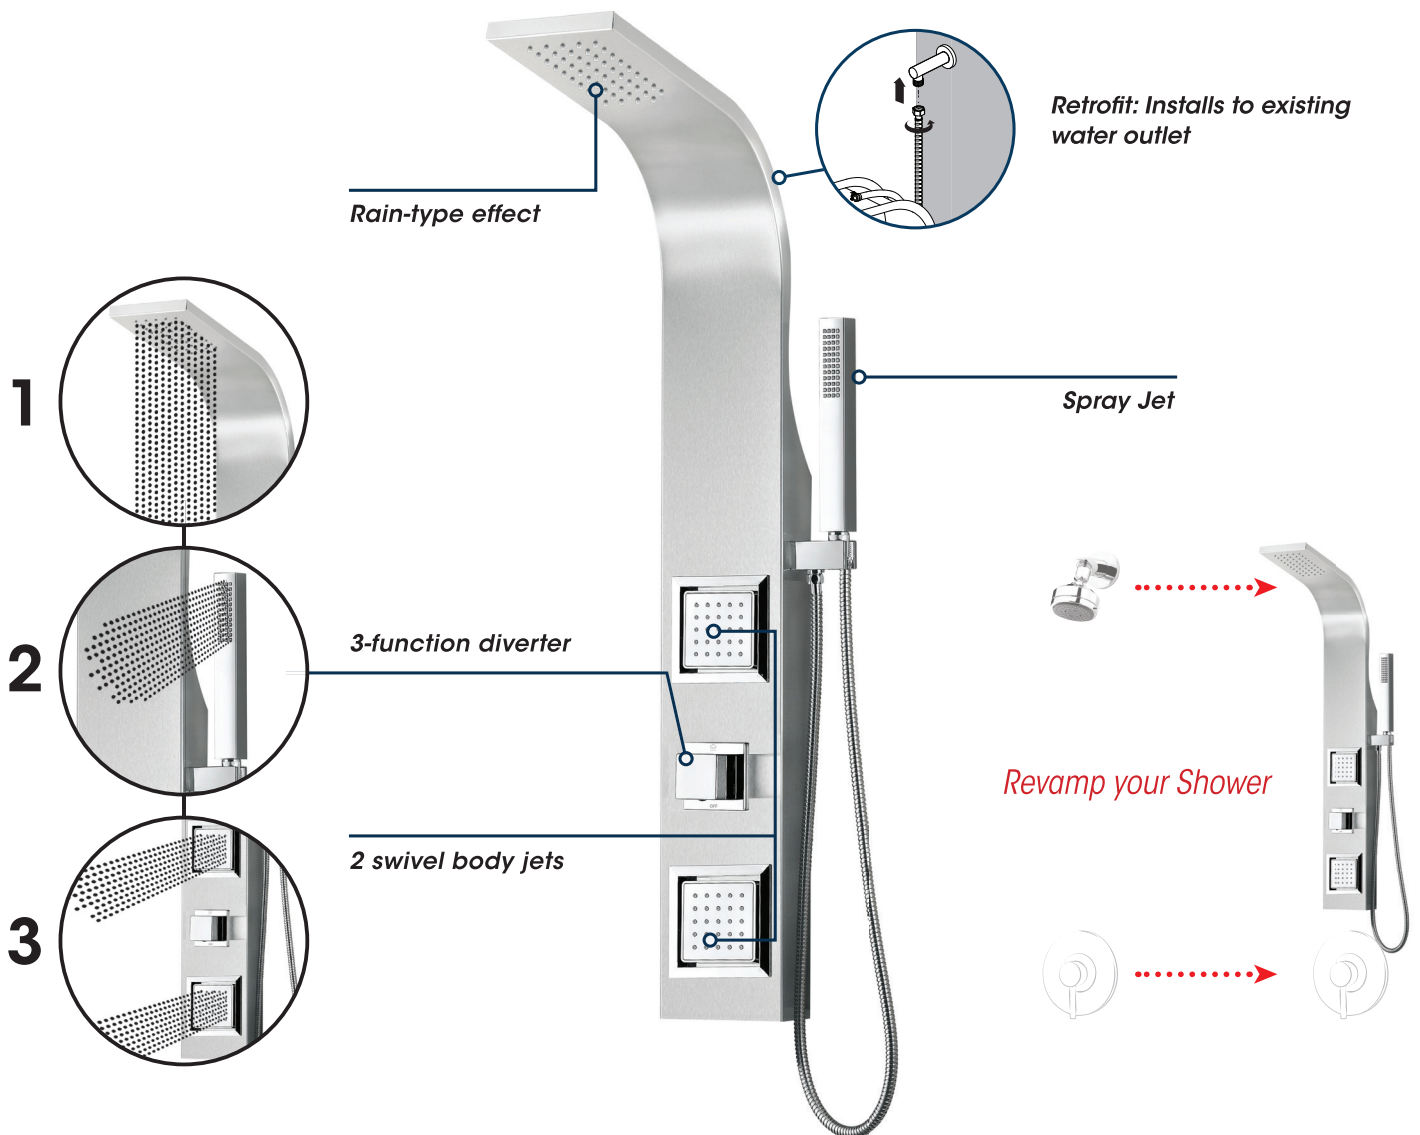

essential[®]Style

QUADRATO

Polished Chrome finish

Stainless steel finish

QUA001CP

UPC: 064492146004

Shower Column / Retrofit

with Mounted Hand and Fixed Shower Head and Body Jet