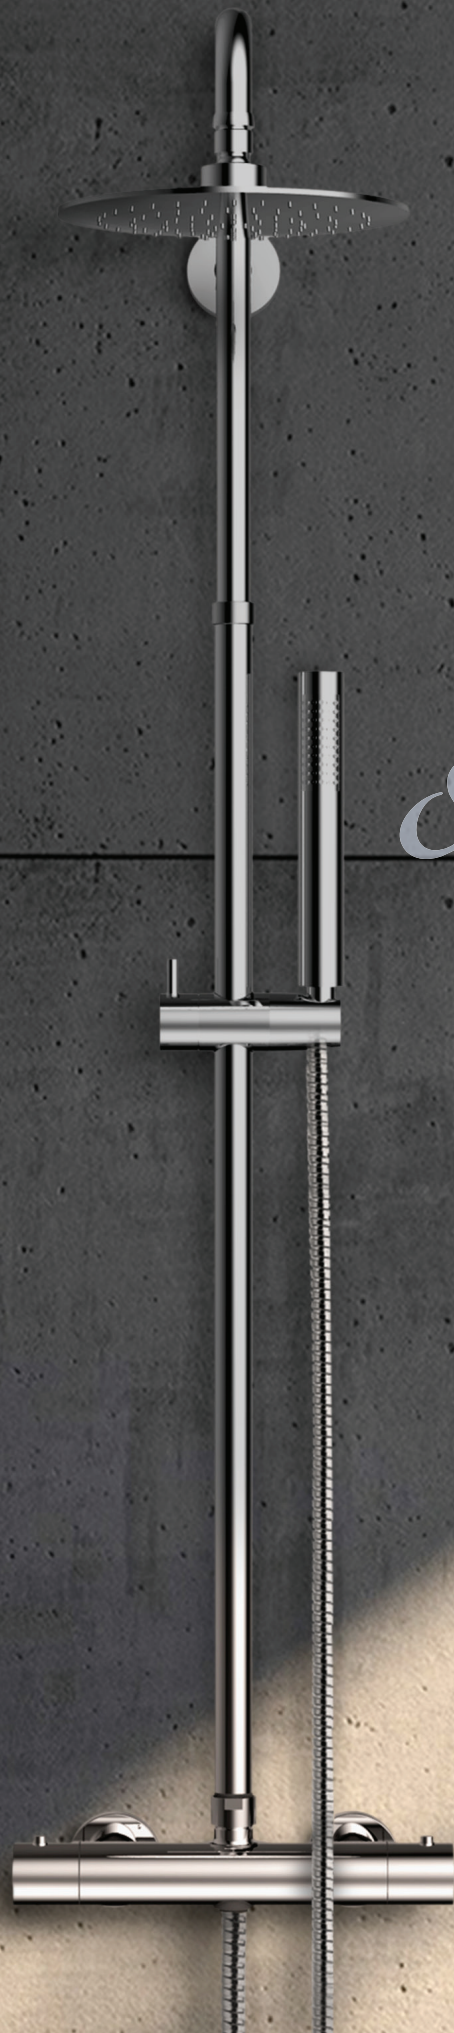

essential[®]Style

by belanger
par

Symphony

SYM012TSCCP

COMFORT
& CLASS

Symphony

- Swivel
- Oversized
- Maximum flow of 9.5 L/min (2.5 gpm) at 80 psi

• Drilling installation required

- 17" height adjustment shower arm

- 59" chromed metal flexible hose
- Adjustable angle hand shower holder
 - Maximum flow of 9.5 L/min (2.5 gpm) at 80 psi

- Automatic flow shut off when cold water supply is interrupted
- Separate flow and temperature control handles
- Built-in check valves

- Temperature adjustable from 34° to 38°C by handle and from 39° to 49°C by pressing security button

SYM012TSCCP

MASTER: 4

UPC: 064492144451

Polished
Chrome
Finish

For more information, please contact your Belanger agent or Customer Service.