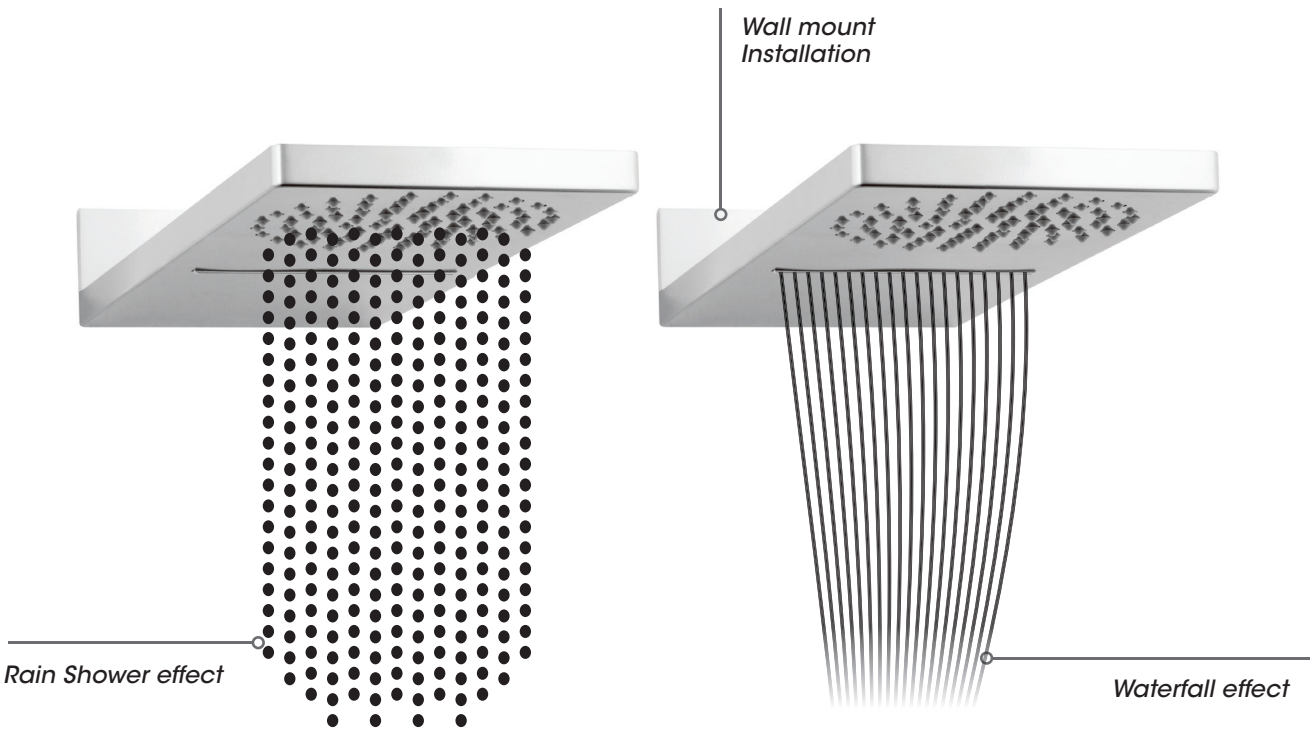

FCSPS3020

MASTER: 10
UPC: 064492145922

Polished
Chrome
Finish

FCSPS3021

MASTER: 10
UPC: 064492145939

Polished
Chrome
Finish

Redefining Showerheads

2 FUNCTION SHOWERHEAD