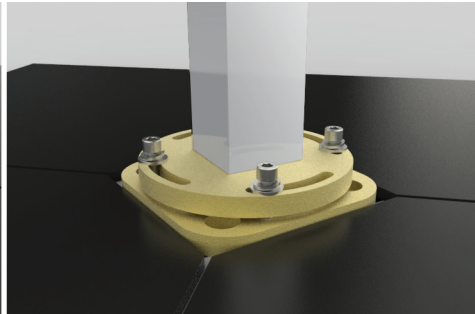

Floor Mount Bathtub Fillers

External installation
simple and flexible

AXO

KARA

METRO

SOURCE

Affordable
Luxury

For more information, please contact your Belanger agent or Customer Service.

clientinfo@belanger-upt.com | 1-800-361-5960 | 514-940-9634 | belanger-upt.com

H₂flo®
par
by **bélangier**

Floor Mount Bathtub Fillers

Simplify your life!

Install the floor flange.

Connect water inlets and screw the base flange.

Align the faucet to the position you want.

AXO45CP
MASTER: 3
UPC: 064492136753

UPC
Option LEED
Polished chrome finish

NEW!
KAR45CP
MASTER: 3
UPC: 064492146431

UPC
Option LEED
Polished chrome finish

LEED
Product meets Calgreen requirements

MET45CP
MASTER: 3
UPC: 064492136760

UPC
Option LEED
Polished chrome finish

SOU45CP
MASTER: 3
UPC: 064492136777

UPC
Option LEED
Polished chrome finish

For more information, please contact your Belanger agent or Customer Service.