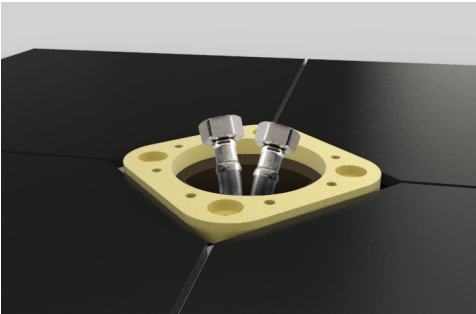

Floor Mount Bathtub Fillers

External installation
simple and flexible

AXO

KARA

METRO

SOURCE

Affordable
Luxury

For more information, please contact your Belanger agent or Customer Service.

clientinfo@belanger-upt.com | 1-800-361-5960 | 514-940-9634 | belanger-upt.com

H₂flo®
par
by **bélangier**

Floor Mount Bathtub Fillers

Simplify your life!

Install the floor flange.

Connect water inlets and screw the base flange.

Align the faucet to the position you want.

AXO45CP
MASTER: 3
UPC: 064492136753

UPC
Option LEED
Polished chrome finish

NEW!
KAR45CP
MASTER: 3
UPC: 064492146431

UPC
Option LEED
Polished chrome finish

LEED
Product meets Calgreen requirements