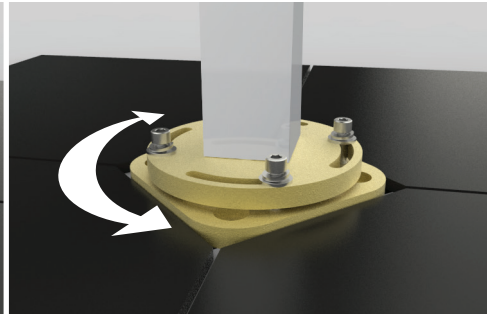

Floor Mount Bathtub Fillers

External installation
simple and flexible

AXO

KARA

METRO

SOURCE

Affordable
Luxury

For more information, please contact your Belanger agent or Customer Service.

clientinfo@belanger-upt.com | 1-800-361-5960 | 514-940-9634 | belanger-upt.com

H₂flo®
par
by **bélangier**

Floor Mount Bathtub Fillers

Simplify your life!

Install the floor flange.

Connect water inlets and screw the base flange.

Align the faucet to the position you want.

AXO45CP
MASTER: 3
UPC: 064492136753

UPC
Option LEED
Polished chrome finish

NEW!
KAR45CP
MASTER: 3
UPC: 064492146431

UPC
Option LEED
Polished chrome finish

LEED
Product meets Calgreen requirements