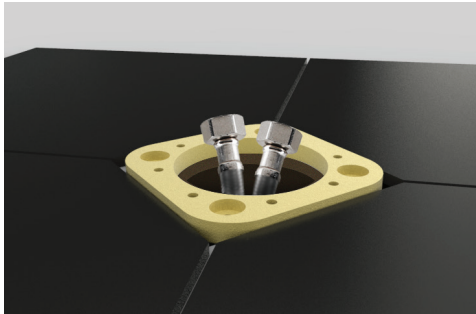

Floor Mount Bathtub Fillers

External installation simple and flexible

AXO

KARA

KARA

SOURCE

Affordable Luxury

For more information, please contact your Belanger agent or Customer Service.

clientinfo@belangerH2O.com | 1-800-361-5960 | 514-940-9634 | belangerH2O.com

H₂flo®
par
by belanger

Floor Mount Bathtub Fillers

Simplify your life!

Install the floor flange.

Connect water inlets and screw the base flange.

Align the faucet to the position you want.

AXO45CP
MASTER: 3
UPC: 064492136753

UPC
c
Polished chrome finish

Option LEED
Product meets Calgreen requirements

NEW!
KAR45CP
MASTER: 3
UPC: 064492146431

UPC
c
Polished chrome finish