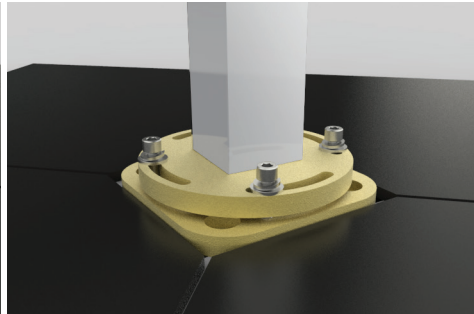

Floor Mount Bathtub Fillers

External installation simple and flexible

AXO

KARA

KARA

SOURCE

Affordable Luxury

For more information, please contact your Belanger agent or Customer Service.

clientinfo@belangerH2O.com | 1-800-361-5960 | 514-940-9634 | belangerH2O.com

H₂flo®
par
by belanger

Floor Mount Bathtub Fillers

Simplify your life!

Install the floor flange.

Connect water inlets and screw the base flange.

Align the faucet to the position you want.

AXO45CP
MASTER: 3
UPC: 064492136753

UPC
c
Polished chrome finish

Option LEED
Product meets Calgreen requirements

NEW!
KAR45CP
MASTER: 3
UPC: 064492146431

UPC
c
Polished chrome finish