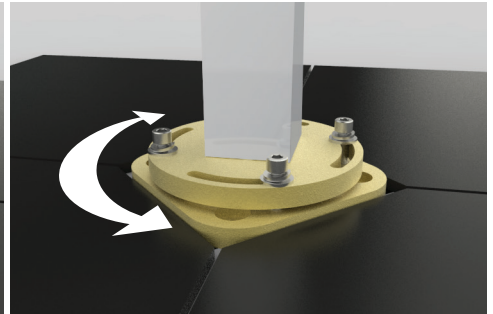

Floor Mount Bathtub Fillers

External installation simple and flexible

AXO

KARA

KARA

SOURCE

Affordable Luxury

For more information, please contact your Belanger agent or Customer Service.

clientinfo@belangerH2O.com | 1-800-361-5960 | 514-940-9634 | belangerH2O.com

H₂flo®
par
by belanger

Floor Mount Bathtub Fillers

Simplify your life!

Install the floor flange.

Connect water inlets and screw the base flange.

Align the faucet to the position you want.

AXO45CP
MASTER: 3
UPC: 064492136753

UPC
c
Polished chrome finish

Option LEED
Product meets Calgreen requirements

NEW!
KAR45CP
MASTER: 3
UPC: 064492146431

UPC
c
Polished chrome finish