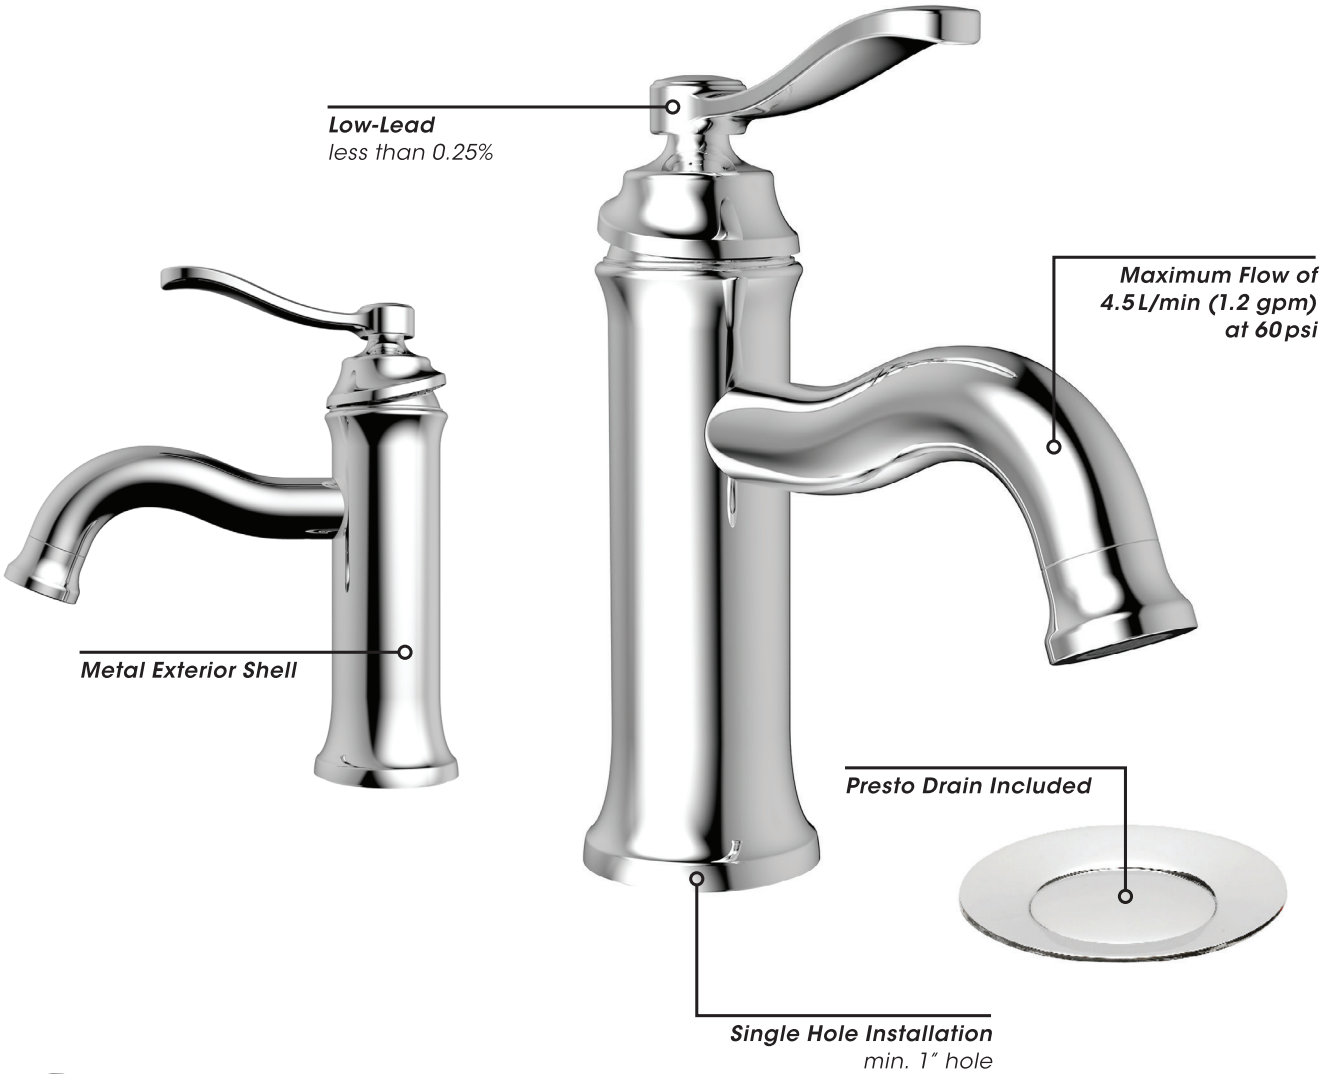

essential®Style

RUSTIK RUS22CCP

UPC: 064492149890

Lavatory Sink Faucet

Polished
Chrome Finish

Product meets
Calgreen requirements

For more information, please contact your Belanger agent or Customer Service.
clientinfo@belangerH2O.com | 1-800-361-5960 | 514-940-9634 | belangerH2O.com

SELLRUS22CCPRE_v110121