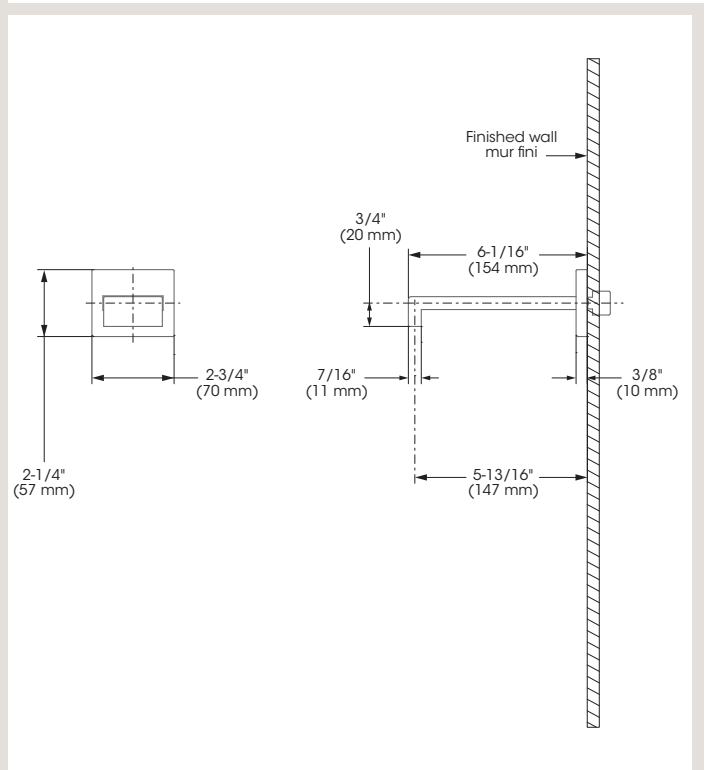

Style: ACCESS

Bathtub spout – Bec de bain

Spout without diverter

FINISH	Polished chrome
SPOUT DIMENSIONS	6"
COMPOSITION	Brass
CONNECTIONS	1/2" NPT

Bec sans inverseur

FINI	Chrome poli
DIMENSIONS BEC	6 po
COMPOSITION	Laiton
CONNEXIONS	1/2 po NPT

SPECFCSPS6012_v141202

This product is covered by a limited lifetime warranty. Consult our website for complete details.

Bélanger follows cUPC certification standards for shower components.

Bélanger respecte les normes de certification cUPC pour ses composantes de douche.