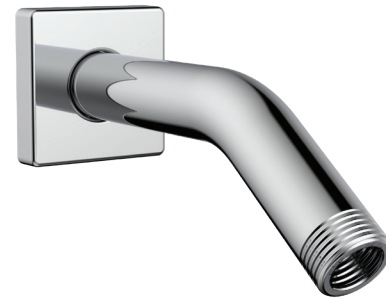

Style: **ACCESS**

Shower arm – Bras de douche

45° shower arm

FINISH	Polished chrome
INSTALLATION	Wall-mount installation
SHOWER ARM DIMENSIONS	5-3/4"
FLANGE DIMENSIONS	1-7/8" x 1-7/8"
COMPOSITION	Brass
CONNECTIONS	1/2" NPT

Bras de douche à 45°

FINI	Chrome poli
INSTALLATION	Installation murale
DIMENSIONS BRAS DE DOUCHE	5-3/4 po
DIMENSIONS BRIDE	1-7/8 po x 1-7/8 po
COMPOSITION	Laiton
CONNEXIONS	1/2 po NPT

Bélanger follows cUPC certification standards for shower components.

Bélanger respecte les normes de certification cUPC pour ses composantes de douche.

This product is covered by a limited lifetime warranty. The matte black finish is covered by a 5 year warranty. For complete details visit: belangerH2O.com