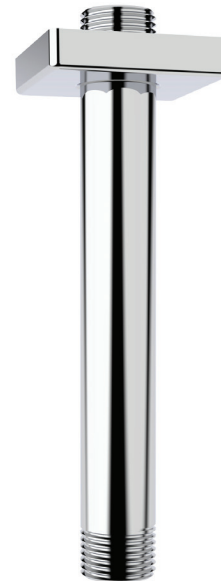

Shower arm – Bras de douche

Straight shower arm

FINISH	Polished chrome
INSTALLATION	Ceiling mount installation
SHOWER ARM DIMENSIONS	6"
FLANGE DIMENSIONS	1-7/8" x 1-7/8"
COMPOSITION	Stainless steel
CONNECTIONS	½" NPT

Bras de douche droit

FINI	Chrome poli
INSTALLATION	Installation au plafond
DIMENSIONS BRAS DE DOUCHE	6 po
DIMENSIONS BRIDE	1-7/8 po x 1-7/8 po
COMPOSITION	Acier inoxydable
CONNEXIONS	½ po NPT

This product is covered by a limited lifetime warranty. For complete details visit: belangerH2O.com