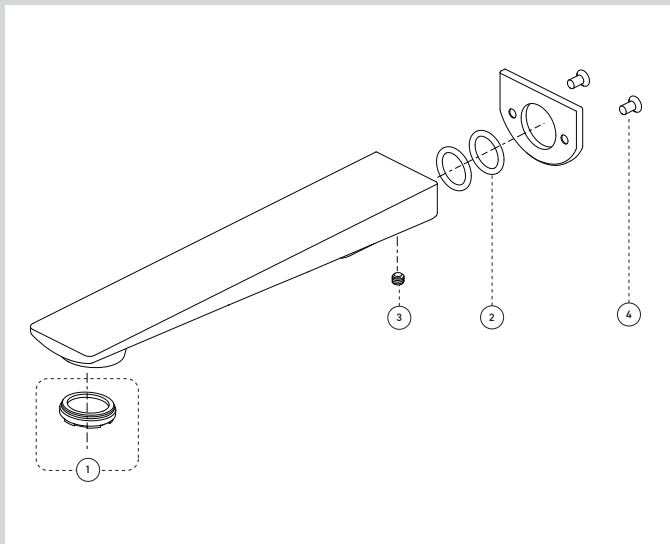

Bathtub Spout - Bec de bain

Spout without diverter

FINISH	Polished chrome
SPOUT DIMENSIONS	7-5/8"
COMPOSITION	Brass
CONNECTIONS	1/2" slip-on

Bec sans inverseur

FINI	Chrome poli
DIMENSIONS BEC	7-5/8 po
COMPOSITION	Laiton
CONNEXIONS	1/2 po slip-on

No	Description		Part Pièce
1	Aerator	Aérateur	FCAER3022
2	O-ring (15mm x 2.5mm)	Joint torique (15mm x 2.5mm)	FCORA1033
3	Spout screw	Vis du bec	FCSCR2002
4	Flange Screw	Vis de la bride	FCSCR1004

This product is covered by a limited lifetime warranty. For complete details visit: belangerH2O.com