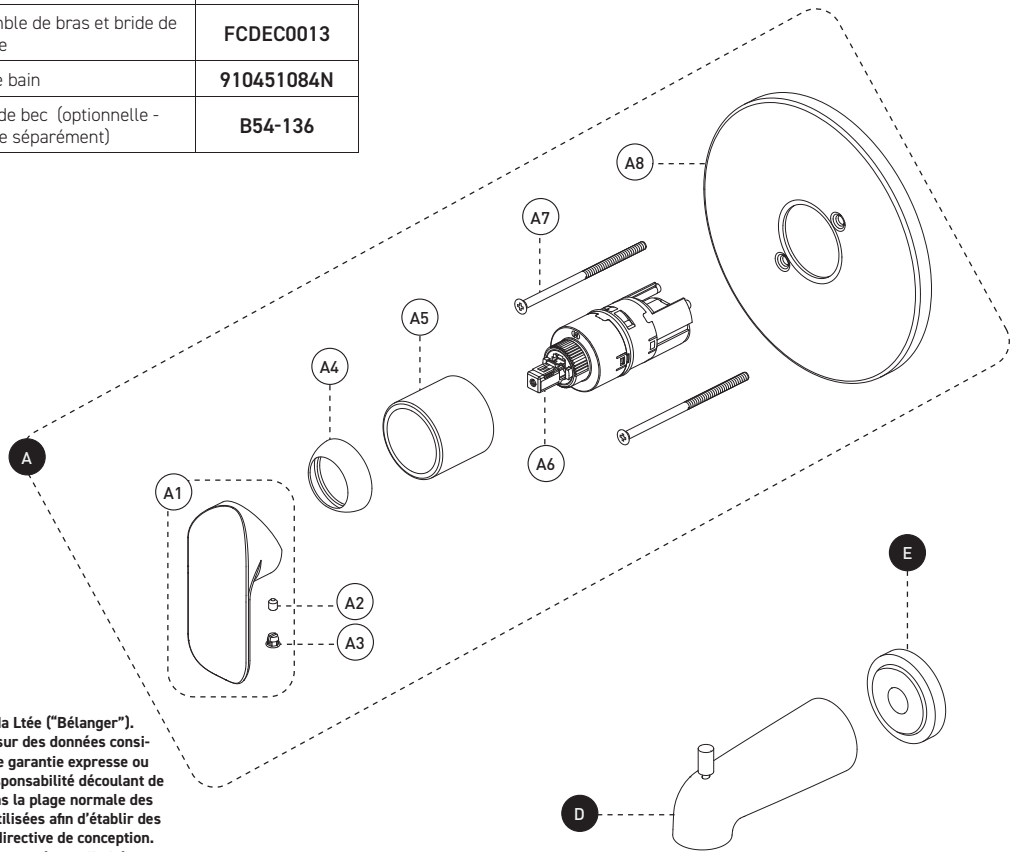

Bathtub / Shower Faucet Trim for Pressure Balanced Valve (T/P)
Robinet pour baignoire / douche avec garniture de valve à pression équilibrée (T/P)

Features

- Trim compatible with 90TPVSR rough-ins Series
- Flow control
- Pressure balance built into the thermostatic cartridge
- Adjustable temperature limiting device
- Temperature adjustable between 34° to 43°C
- Temperature factory calibrated and limited to 43°C
- Automatic flow shut off when cold water supply is interrupted
- Bathtub spout:
 - Slip-on bathtub spout with built-in diverter
 - Flow rate of rough-in
- Shower Head:
 - Swivel
 - Easy to clean soft nozzles
 - Maximum flow of 6.6 L/min (1.75 gpm) at 80 psi (ecologia)

No	Description	Part Pièce	
A	Valve - Trim (T/P) for Pressure Balanced Thermostatic Valve with Volume Control	Valve - Garniture (T/P) pour valve thermostatique à pression équilibrée avec contrôle de volume	KAR99TPVTCP
A-1	Handle kit	Ensemble de poignée	FKKTS2096
A-2	Handle screw	Vis de la poignée	923001
A-3	Index	Index	FCHDL4019
A-4	Trim cap	Garniture d'écrou	FCDEC7012
A-5	Trim sleeve	Douille de finition	FCDEC5013
A-6	Thermostatic cartridge (T/P)	Cartouche thermostatique (T/P)	FCCART008
A-7	Plate screw	Vis de la plaque de finition	FCSCR3003
A-8	Face plate with seal joint	Plaque de finition avec joint d'étanchéité	FCDEC7087
B	Shower head	Pomme de douche	FCSPS3028
C	Shower arm and flange kit	Ensemble de bras et bride de douche	FCDEC0013
D	Spout	Bec de bain	910451084N
E	Spout flange (optional - sold separately)	Bride de bec (optionnelle - vendue séparément)	B54-136