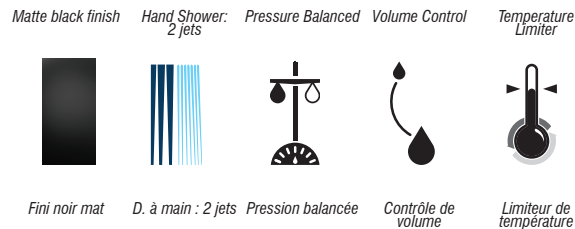

KIT: Shower Faucet - Trim for pressure balanced valve with volume control
KIT : Robinet pour douche - Garniture pour valve à pression équilibrée, avec contrôle de volume

IN SHORT // EN BREF

Features

- Trim compatible with 90VSR and 90VZR rough-ins Series
- Flow control
- Pressure balance built into the cartridge
- Adjustable temperature limiting device
- Sliding Bar:
 - Drilling required installation
 - 31 3/16" overall assembled sliding bar kit