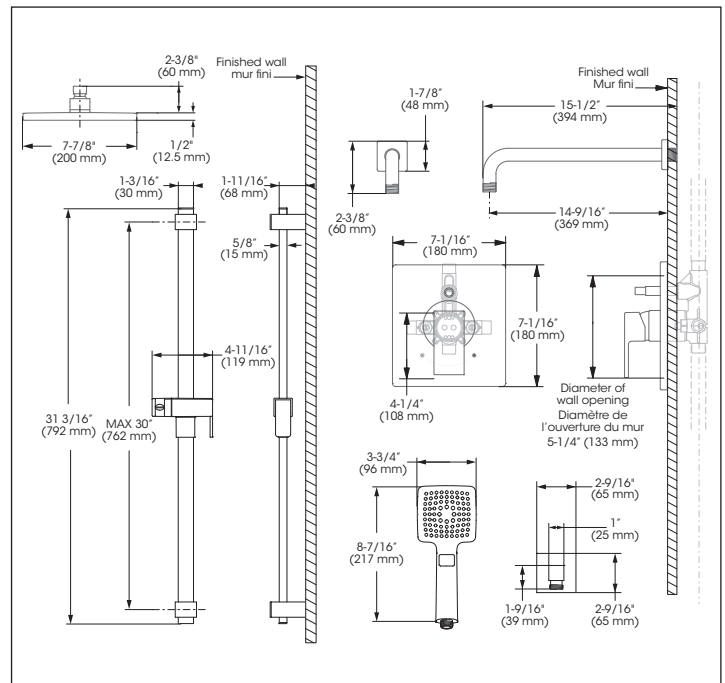

**KIT: Shower Faucet - Trim for pressure balanced valve with volume control**  
**KIT : Robinet pour douche - Garniture pour valve à pression équilibrée, avec contrôle de volume**

Replacement parts are available on order through customer service: 1 800 361-5960

### Features

- Trim compatible with 98VSR2 rough-ins Series
- Flow control
- Pressure balance built into the cartridge
- Adjustable temperature limiting device
- Face plate with diverter button
- Sliding Bar:
  - Drilling required installation
  - 31 3/16" overall assembled sliding bar kit
- Hand Shower:
  - Push button diverters
  - type of jets: Spray
  - type of jets: Massage
  - Easy-to-clean soft nozzles
  - 69" matte black PVC hose
  - Maximum flow of 6.8 L/min (1.8 gpm) at 80 psi (**ecologia**)
- Shower Head:
  - Swivel
  - Oversized
  - type of jets: Rain shower
  - Easy-to-clean soft nozzles
  - Maximum flow of 6.8 L/min (1.8 gpm) at 80 psi (**ecologia**)
- Shower Arm:
  - 15 1/2" shower arm
- Adjustable angle hand shower holder
- Solid brass wall supply elbow with adjustable flange