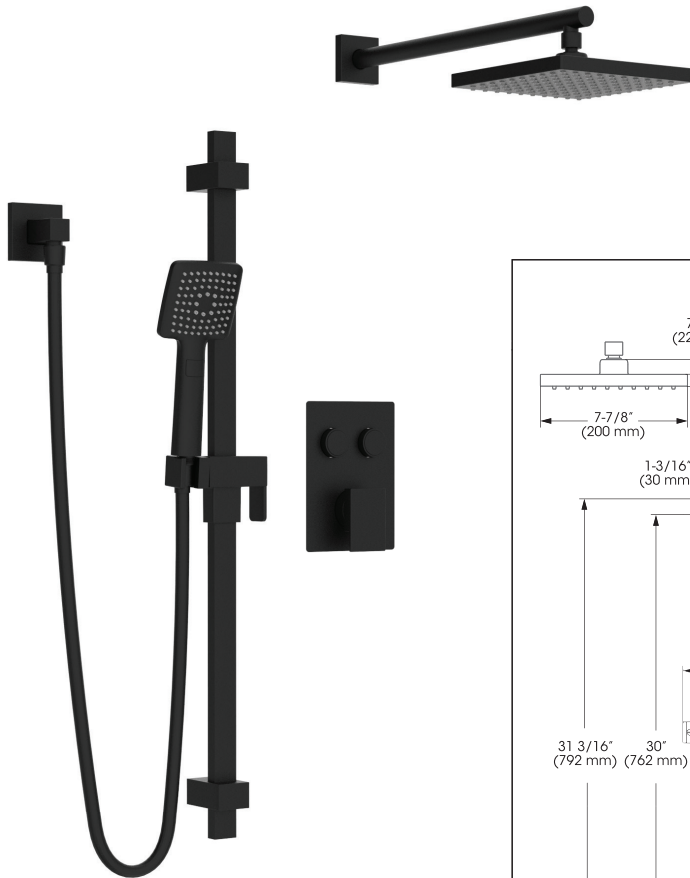

**Kit : Shower Faucet - Trim for Thermostatic 2-way diverter valve (D/B)**  
**Kit : Robinet pour douche - Garniture pour valve thermostatique, déviateur 2 voies (D/B)**

Replacement parts are available on order through customer service: 1 800 361-5960

Kit : Shower Faucet - Trim for Thermostatic 2-way diverter valve (D/B)  
 Kit : Robinet pour douche - Garniture pour valve thermostatique, déviatrice 2 voies (D/B)

### Features

- Trim compatible with 98TSR2DB rough-in
- 38°C temperature indicator on trim plate
- Temperature limited to 43°C
- Separate flow and temperature controls
- Allows 2 port combination
- Sliding Bar:
  - Drilling required installation
  - 31 3/16" overall assembled sliding bar kit
- Hand Shower:
  - type of jets: Spray
  - Type of jets: steam
  - Easy-to-clean soft nozzles
  - 69" matte black PVC hose
  - Maximum flow of 5.7 L/min (1.5 gpm) at 80 psi (ecologia)
- Shower Head:
  - Swivel
  - Oversized
  - type of jets: Rain shower
  - Easy-to-clean soft nozzles
  - Maximum flow of 6.6 L/min (1.75 gpm) at 80 psi (ecologia)
- Shower Arm:
  - 18" shower arm
- Adjustable angle hand shower holder
- Solid brass wall supply elbow with adjustable flange