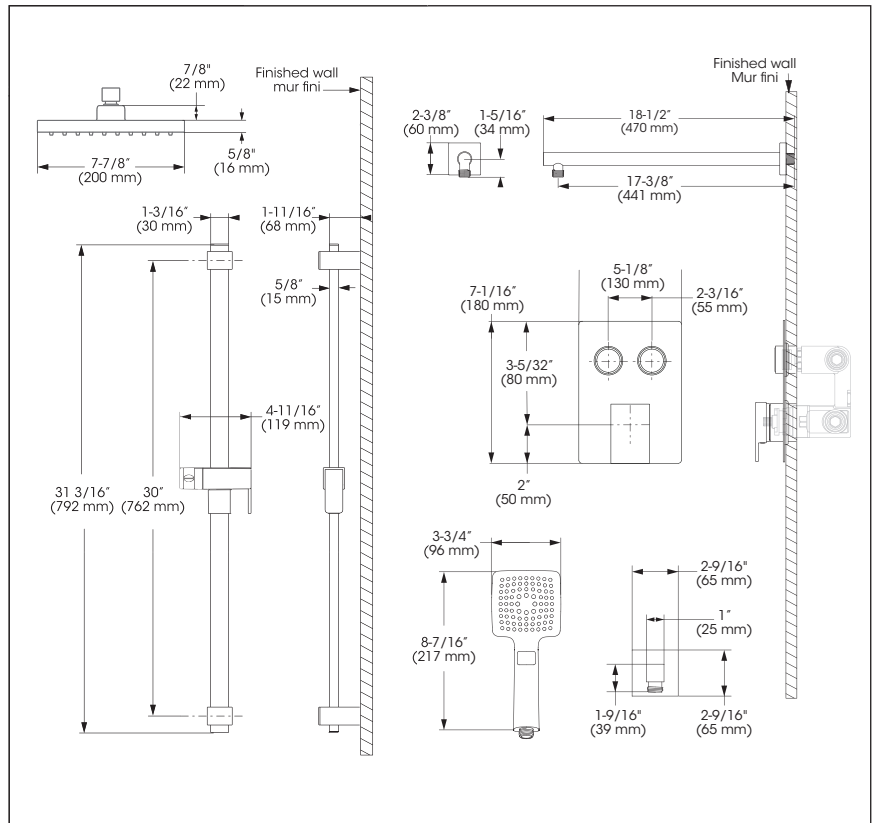

**Kit : Shower Faucet - Trim for Thermostatic 2-way diverter valve (D/B)**  
**Kit : Robinet pour douche - Garniture pour valve thermostatique, déviateur 2 voies (D/B)**

Replacement parts are available on order through customer service: 1 800 361-5960

### Features

- Trim compatible with 98TSR2DB rough-in
- 38°C temperature indicator on trim plate
- Temperature limited to 43°C
- Separate flow and temperature controls
- Allows 2 port combination
- Sliding Bar:
  - Drilling required installation
  - 31 3/16" overall assembled sliding bar kit
- Hand Shower:
  - type of jets: Spray
  - Type of jets: steam
  - Easy-to-clean soft nozzles
  - 69" matte black PVC hose
  - Maximum flow of 5.7 L/min (1.5 gpm) at 80 psi (ecologia)
- Shower Head:
  - Swivel
  - Oversized
  - type of jets: Rain shower
  - Easy-to-clean soft nozzles
  - Maximum flow of 6.6 L/min (1.75 gpm) at 80 psi (ecologia)
- Shower Arm:
  - 18" shower arm
- Adjustable angle hand shower holder
- Solid brass wall supply elbow with adjustable flange