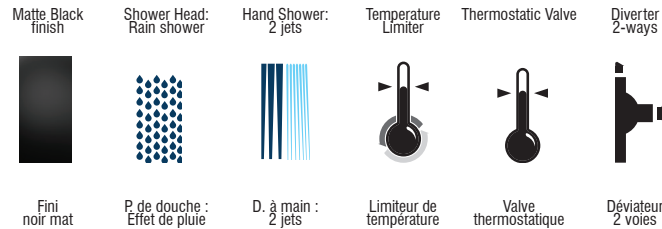

Kit : Shower Faucet - Trim for Thermostatic 2-way diverter valve (D/B)  
 Kit : Robinet pour douche - Garniture pour valve thermostatique, déviatrice 2 voies (D/B)

### Features

- Trim compatible with 98TSR2DB rough-in
- 38°C temperature indicator on trim plate
- Temperature limited to 43°C
- Separate flow and temperature controls
- Allows 2 port combination
- Sliding Bar:
  - Drilling required installation
  - 31 3/16" overall assembled sliding bar kit
- Hand Shower:
  - type of jets: Spray
  - Type of jets: steam
  - Easy-to-clean soft nozzles
  - 69" matte black PVC hose
  - Maximum flow of 5.7 L/min (1.5 gpm) at 80 psi (ecologia)
- Shower Head:
  - Swivel
  - Oversized
  - type of jets: Rain shower
  - Easy-to-clean soft nozzles
  - Maximum flow of 6.6 L/min (1.75 gpm) at 80 psi (ecologia)
- Shower Arm:
  - 18" shower arm
- Adjustable angle hand shower holder
- Solid brass wall supply elbow with adjustable flange