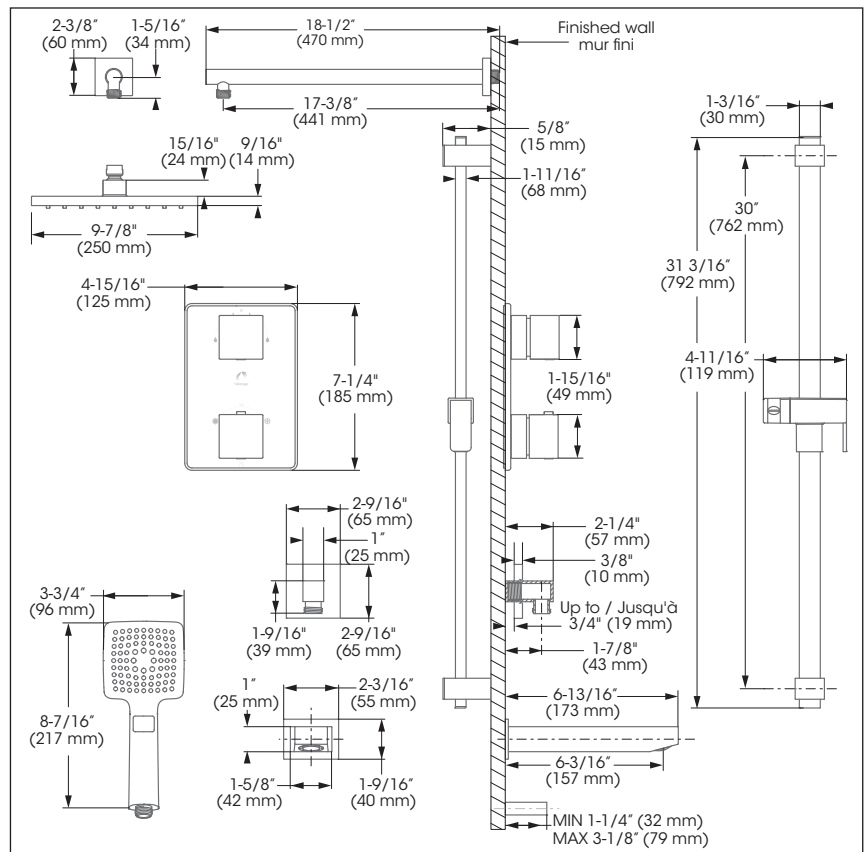

Kit: Shower Faucet - Trim for Thermostatic 3-way diverter valve
Kit : Robinet pour douche - Garniture pour valve thermostatique, déviateur 3 voies

Replacement parts are available on order through customer service: 1 800 361-5960

Les pièces de remplacement sont disponibles sur commande par le biais du service à la clientèle : 1 800 361-5960

This product is covered by a limited lifetime warranty. Consult our website for complete details.

Ce produit est couvert par une garantie à vie limitée. Consultez notre site internet pour tous les détails.

belangerH2O.com

SPECKIT-AXO160TS3TCP_v200825

©2020 Tubular Industries of Canada ULC ("Belanger"). All Rights Reserved. This information is based on data believed to be reliable but Belanger makes no warranties, express or implied, as to its accuracy and assumes no liability arising out of its use. The data listed falls within the normal range of product properties but should not be used to establish specification limits or used alone as the basis of design. Belanger's liability to purchasers is expressly limited to the terms and conditions of sale. Tubular Industries of Canada ULC is part of the Oatey family of companies. A list of Belanger trademarks can be found on Oatey.com.

©2020 Industries de Conduits Tubulaires du Canada Ltée ("Bélanger"). Tous droits réservés. Cette information est fondée sur des données considérées comme fiables, mais Bélanger n'offre aucune garantie expresse ou implicite quant à son exactitude et décline toute responsabilité découlant de son utilisation. Les données énumérées entrent dans la plage normale des propriétés du produit, mais ne devraient pas être utilisées afin d'établir des limites de spécification ou utilisées comme unique directive de conception. L'obligation de Bélanger envers les acheteurs est expressément limitée aux modalités de vente. Tubular Industries of Canada ULC fait partie de la famille d'entreprises d'Oatey. Une liste des marques Bélanger est disponible sur le site web Oatey.com.