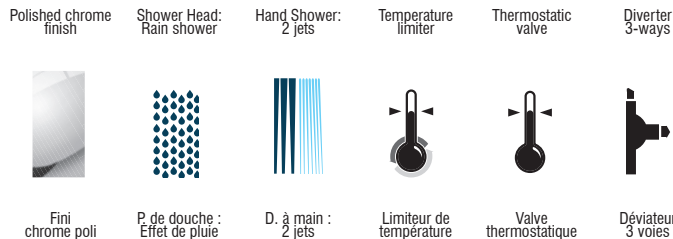

Kit: Shower Faucet - Trim for Thermostatic 3-way diverter valve  
 Kit : Robinet pour douche - Garniture pour valve thermostatique, déviateur 3 voies

**IN SHORT // EN BREF**

**Features**

- Trim compatible with 98TSR3 and 98TSR3PEX rough-ins
- Adjustable temperature limiting device
- 38°C temperature indicator on trim plate
- Temperature adjustable between 34° to 43°C
- 6 positions (OFF, A, A-B, B, B-C, C) indicator on the cover plate
- Automatic flow shut off when cold water supply is interrupted
- Separate flow and temperature control handles
- **Sliding Bar:**
  - Drilling required installation
  - 31 3/16" overall assembled sliding bar kit
- **Hand Shower:**
  - Type of jets: spray
  - Type of jets: steam
  - Easy-to-clean soft nozzles
  - 69" chromed metal flexible hose
  - Maximum flow of 6.8 L/min (1.8 gpm) at 80 psi (**ecologia**)
- **Shower Head:**
  - Swivel
  - Oversized
  - Type of jets: rain shower
  - Easy-to-clean soft nozzles
  - Maximum flow of 6.8 L/min (1.8 gpm) at 80 psi (**ecologia**)
- **Shower Arm:**
  - 18" shower arm
- Solid brass wall supply elbow with adjustable flange
- **Bathtub spout:**
  - Slip-on bathtub spout