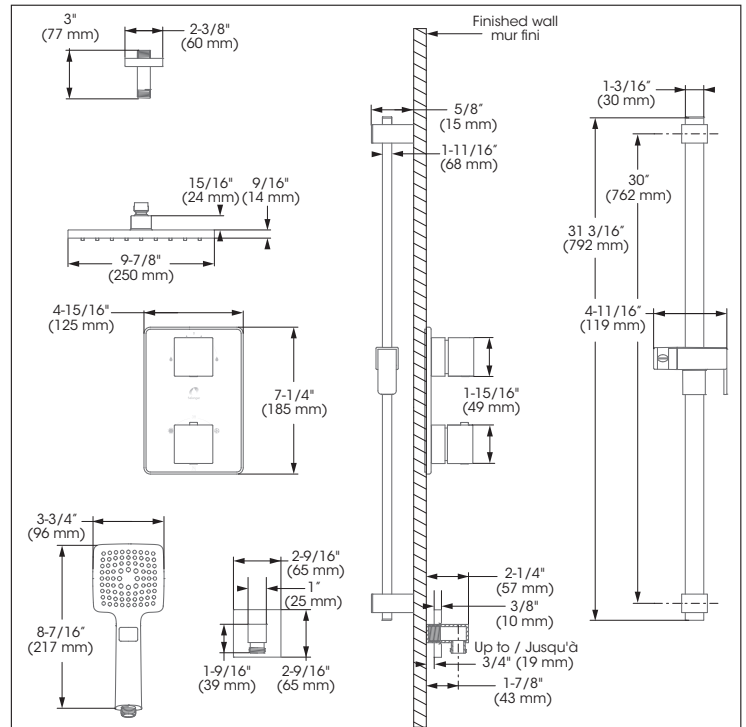

**Kit : Shower Faucet - Trim for Thermostatic 3-way diverter valve**  
**Kit : Robinet pour douche - Garniture pour valve thermostatique, déviateur 3 voies**

Replacement parts are available on order through customer service: 1 800 361-5960

### Features

- Trim compatible with 98TSR3 and 98TSR3PEX rough-ins
- Adjustable temperature limiting device
- 38°C temperature indicator on trim plate
- Temperature adjustable between 34° to 43°C
- 6 positions (OFF, A, A-B, B, B-C, C) indicator on the cover plate
- Automatic flow shut off when cold water supply is interrupted
- Separate flow and temperature control handles
- **Sliding Bars:**
  - Drilling required installation
  - 31 3/16" overall assembled sliding bar kit
- **Hand Showers:**
  - Type of jets: spray
  - Type of jets: steam
  - Easy-to-clean soft nozzles
  - 69" chromed metal flexible hose
  - Maximum flow of 6.8 L/min (1.8 gpm) at 80 psi (**ecologia**)
- **Shower Head:**
  - Swivel
  - Oversized
  - Type of jets: rain shower
  - Easy-to-clean soft nozzles
  - Maximum flow of 6.8 L/min (1.8 gpm) at 80 psi (**ecologia**)
- **Shower Arm:**
  - 3" shower arm
- Solid brass wall supply elbow with adjustable flange