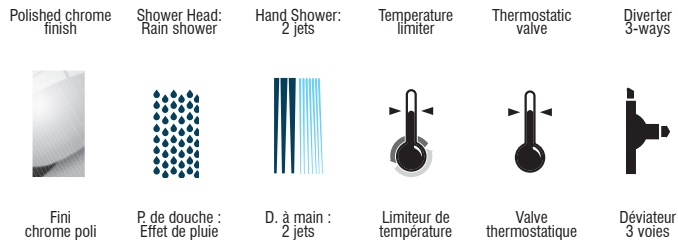

Kit : Shower Faucet - Trim for Thermostatic 3-way diverter valve  
 Kit : Robinet pour douche - Garniture pour valve thermostatique, déviateur 3 voies

### Features

- Trim compatible with 98TSR3 and 98TSR3PEX rough-ins
- Adjustable temperature limiting device
- 38°C temperature indicator on trim plate
- Temperature adjustable between 34° to 43°C
- 6 positions (OFF, A, A-B, B, B-C, C) indicator on the cover plate
- Automatic flow shut off when cold water supply is interrupted
- Separate flow and temperature control handles
- **Sliding Bars:**
  - Drilling required installation
  - 31 3/16" overall assembled sliding bar kit
- **Hand Showers:**
  - Type of jets: spray
  - Type of jets: steam
  - Easy-to-clean soft nozzles
  - 69" chromed metal flexible hose
  - Maximum flow of 6.8 L/min (1.8 gpm) at 80 psi (**ecologia**)
- **Shower Head:**
  - Swivel
  - Oversized
  - Type of jets: rain shower
  - Easy-to-clean soft nozzles
  - Maximum flow of 6.8 L/min (1.8 gpm) at 80 psi (**ecologia**)
- **Shower Arm:**
  - 3" shower arm
- Solid brass wall supply elbow with adjustable flange