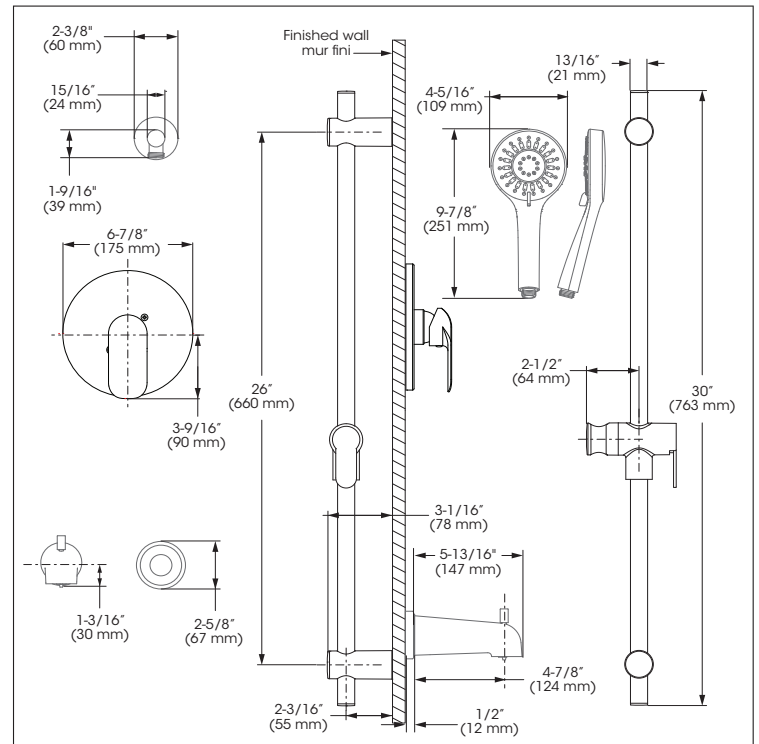

KIT: Shower Faucet - Trim for pressure balanced valve with volume control (T/P)
KIT : Robinet pour douche - Garniture pour valve à pression équilibrée, avec contrôle de volume (T/P)

Replacement parts are available on order through customer service: 1 800 361-5960

Features

- Trim compatible with 90TPVSR rough-ins Series
- Flow control
- Pressure balance built into the thermostatic cartridge
- Adjustable temperature limiting device
- Temperature adjustable between 34° to 43°C
- Temperature factory calibrated and limited to 43°C
- Automatic flow shut off when cold water supply is interrupted
- Sliding Bar:
 - Drilling required installation
 - 30" overall assembled sliding bar kit
- Hand Shower:
 - Push button diverters
 - type of jets: Spray
 - type of jets: Massage
 - Easy-to-clean soft nozzles
 - 69" chromed metal flexible hose
 - Maximum flow of 6.6L/min (1.75 gpm) at 80 psi
- Adjustable angle hand shower holder
- Solid brass wall supply elbow with adjustable flange
- Bathtub spout:
 - Slip-on bathtub spout with built-in diverter