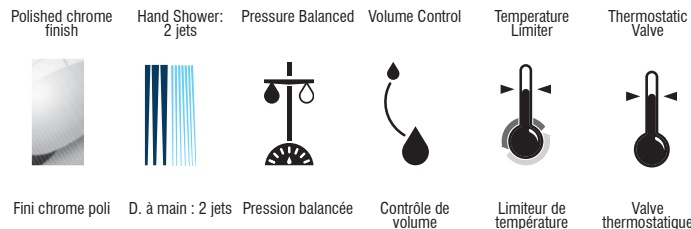

KIT: Shower Faucet - Trim for pressure balanced valve with volume control (T/P)
KIT : Robinet pour douche - Garniture pour valve à pression équilibrée, avec contrôle de volume (T/P)

Replacement parts are available on order through customer service: 1 800 361-5960

KIT: Shower Faucet - Trim for pressure balanced valve with volume control (T/P)
KIT : Robinet pour douche - Garniture pour valve à pression équilibrée, avec contrôle de volume (T/P)

IN SHORT // EN BREF

Features

- Trim compatible with 90TPVSR rough-ins Series
- Flow control
- Pressure balance built into the thermostatic cartridge
- Adjustable temperature limiting device
- Temperature adjustable between 34° to 43°C
- Temperature factory calibrated and limited to 43°C
- Automatic flow shut off when cold water supply is interrupted
- Sliding Bar:
 - Drilling required installation
 - 30" overall assembled sliding bar kit
- Hand Shower:
 - Push button diverters
 - type of jets: Spray
 - type of jets: Massage
 - Easy-to-clean soft nozzles
 - 69" chromed metal flexible hose
 - Maximum flow of 6.6L/min (1.75 gpm) at 80 psi
- Adjustable angle hand shower holder
- Solid brass wall supply elbow with adjustable flange
- Bathtub spout:
 - Slip-on bathtub spout with built-in diverter