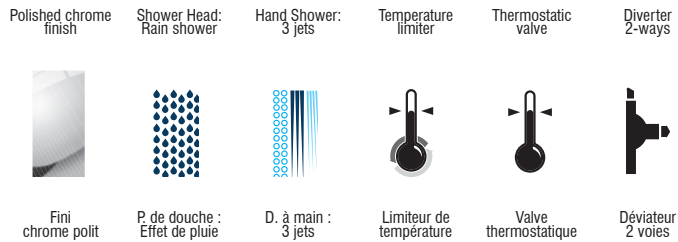

Kit: Shower Faucet - Trim for Thermostatic 2-way diverter valve  
Kit : Robinet pour douche - Garniture pour valve thermostatique, déviateur 2 voies

### Features

- Trim compatible with 98TSR2 and 98TSR2PEX rough-ins
- Adjustable temperature limiting device
- 38°C temperature indicator on trim plate
- Temperature adjustable between 34° to 43°C
- Automatic flow shut off when cold water supply is interrupted
- Separate flow and temperature control handles
- Sliding Bar:
  - Drilling required installation
  - 30" overall assembled sliding bar kit
- Hand Shower:
  - type of jets: Spray
  - type of jets: Steam
  - Easy-to-clean soft nozzles
  - 69" chromed metal flexible hose
  - Maximum flow of 6.6 L/min (1.75 gpm) at 80 psi (**ecologia**)
- Shower Head:
  - Swivel
  - Oversized
  - type of jets: Rain shower
  - Easy-to-clean soft nozzles
  - Maximum flow of 6.6 L/min (1.75 gpm) at 80 psi (**ecologia**)
- Shower Arm:
  - 18" « shower arm
- Solid brass wall supply elbow with adjustable flange