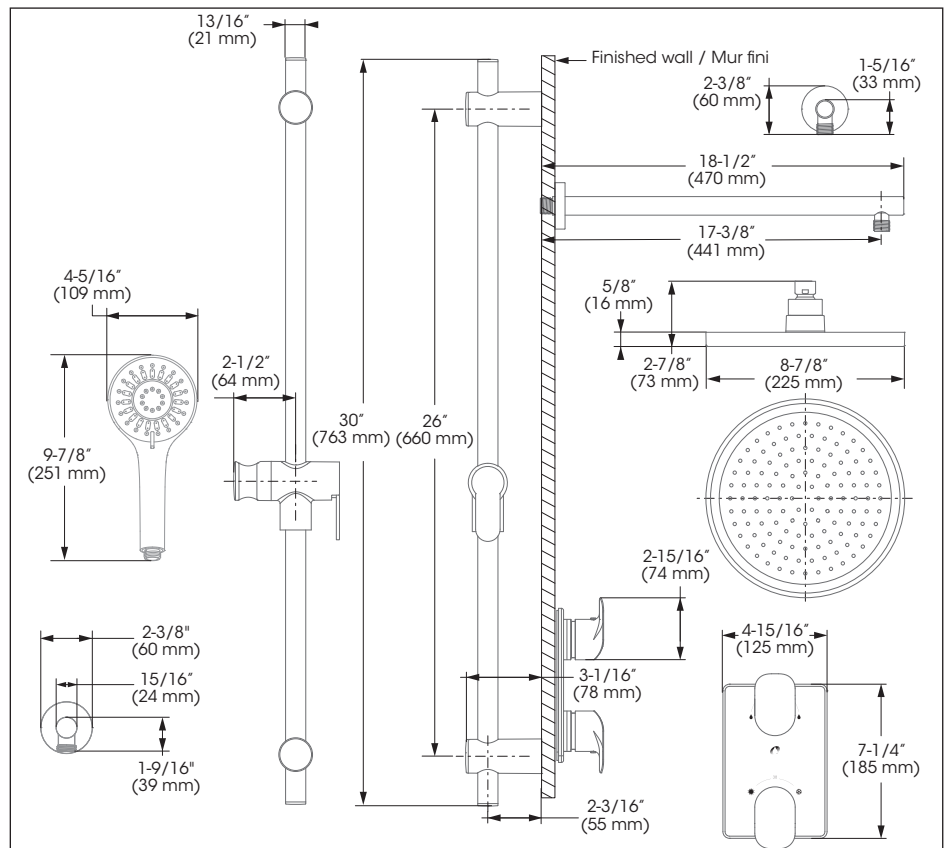

Kit: Shower Faucet - Trim for Thermostatic 2-way diverter valve  
Kit : Robinet pour douche - Garniture pour valve thermostatique, déviateur 2 voies

Replacement parts are available on order through customer service: 1 800 361-5960

### Features

- Trim compatible with 98TSR2 and 98TSR2PEX rough-ins
- Adjustable temperature limiting device
- 38°C temperature indicator on trim plate
- Temperature adjustable between 34° to 43°C
- Automatic flow shut off when cold water supply is interrupted
- Separate flow and temperature control handles
- Sliding Bar:
  - Drilling required installation
  - 30" overall assembled sliding bar kit
- Hand Shower:
  - type of jets: Spray
  - type of jets: Steam
  - Easy-to-clean soft nozzles
  - 69" chromed metal flexible hose
  - Maximum flow of 6.6 L/min (1.75 gpm) at 80 psi (**ecologia**)
- Shower Head:
  - Swivel
  - Oversized
  - type of jets: Rain shower
  - Easy-to-clean soft nozzles
  - Maximum flow of 6.6 L/min (1.75 gpm) at 80 psi (**ecologia**)
- Shower Arm:
  - 18" « shower arm
- Solid brass wall supply elbow with adjustable flange