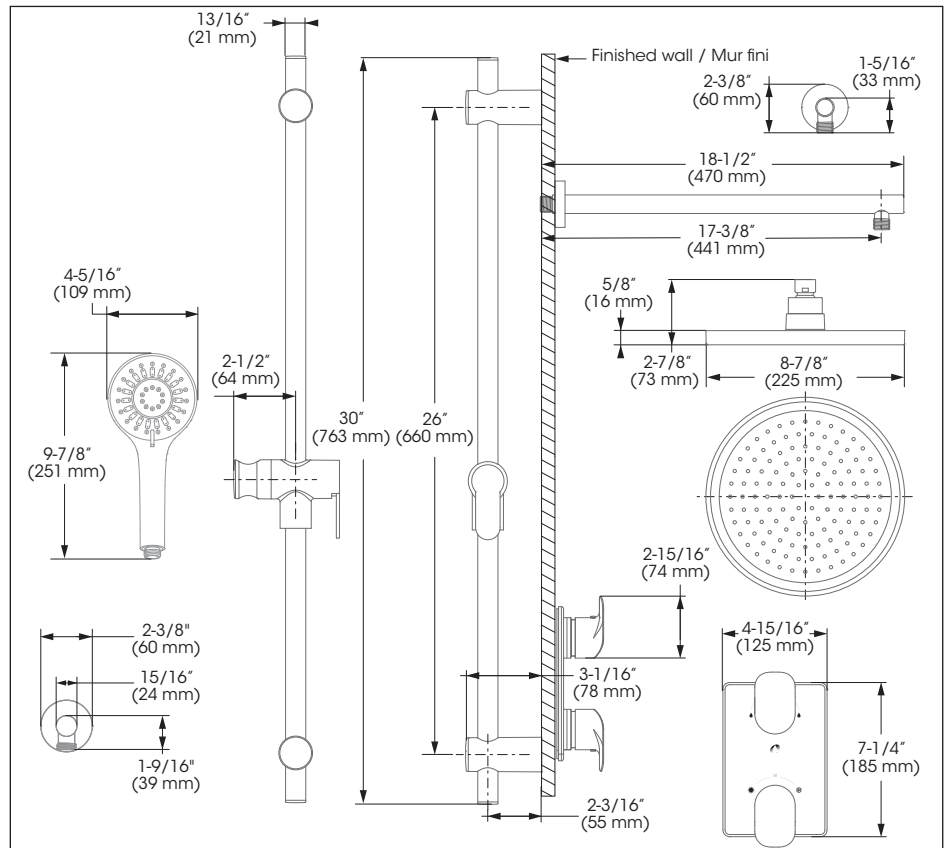

Kit: Shower Faucet - Trim for Thermostatic 2-way diverter valve
Kit : Robinet pour douche - Garniture pour valve thermostatique, déviateur 2 voies

Replacement parts are available on order through customer service: 1 800 361-5960

Les pièces de remplacement sont disponibles sur commande par le biais du service à la clientèle : 1 800 361-5960

This product is covered by a limited lifetime warranty. The matte black finish is covered by a 5 year warranty. For complete details visit: belangerh2o.com

Ce produit est couvert par une garantie à vie limitée. Le fini noir mat est couvert par une garantie de 5 ans. Pour tous les détails consultez : belangerh2o.com

©2022 Tubular Industries of Canada ULC ("Belanger"). All Rights Reserved. This information is based on data believed to be reliable but Belanger makes no warranties, express or implied, as to its accuracy and assumes no liability arising out of its use. The data listed falls within the normal range of product properties but should not be used to establish specification limits or used alone as the basis of design. Belanger's liability to purchasers is expressly limited to the terms and conditions of sale. Tubular Industries of Canada ULC is part of the Oatey family of companies. A list of Belanger trademarks can be found on Oatey.com.

©2022 Industries de Conduits Tubulaires du Canada Ltée ("Bélanger"). Tous droits réservés. Cette information est fondée sur des données considérées comme fiables, mais Bélanger n'offre aucune garantie expresse ou implicite quant à son exactitude et décline toute responsabilité découlant de son utilisation. Les données énumérées entrent dans la plage normale des propriétés du produit, mais ne devraient pas être utilisées afin d'établir des limites de spécification ou utilisées comme unique directive de conception. L'obligation de Bélanger envers les acheteurs est expressément limitée aux modalités de vente. Tubular Industries of Canada ULC fait partie de la famille d'entreprises d'Oatey. Une liste des marques Bélanger est disponible sur le site web Oatey.com.