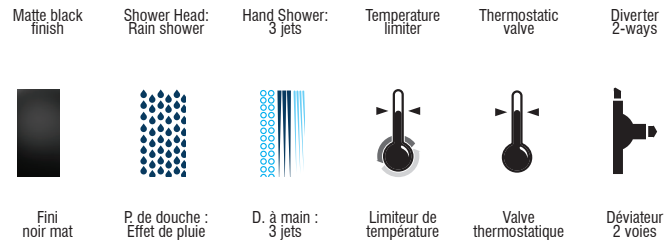

Kit: Shower Faucet - Trim for Thermostatic 2-way diverter valve
Kit : Robinet pour douche - Garniture pour valve thermostatique, déviateur 2 voies

IN SHORT // EN BREF

Features

- Trim compatible with 98TSR2 and 98TSR2PEX rough-ins
- Adjustable temperature limiting device
- 38°C temperature indicator on trim plate
- Temperature adjustable between 34° to 43°C
- Automatic flow shut off when cold water supply is interrupted
- Separate flow and temperature control handles
- Sliding Bar:
 - Drilling required installation
 - 30" overall assembled sliding bar kit
- Hand Shower:
 - Type of jets: spray, stream
 - Easy-to-clean soft nozzles
 - 69" matte black PVC hose
 - Maximum flow of 6.6 L/min (1.75 gpm) at 80 psi (**ecologia**)
- Shower Head:
 - Swivel
 - Oversized
 - Type of jets: Rain shower
 - Easy-to-clean soft nozzles
 - Maximum flow of 6.6 L/min (1.75 gpm) at 80 psi (**ecologia**)
- Shower Arm:
 - 18 " shower arm
- Solid brass wall supply elbow with adjustable flange