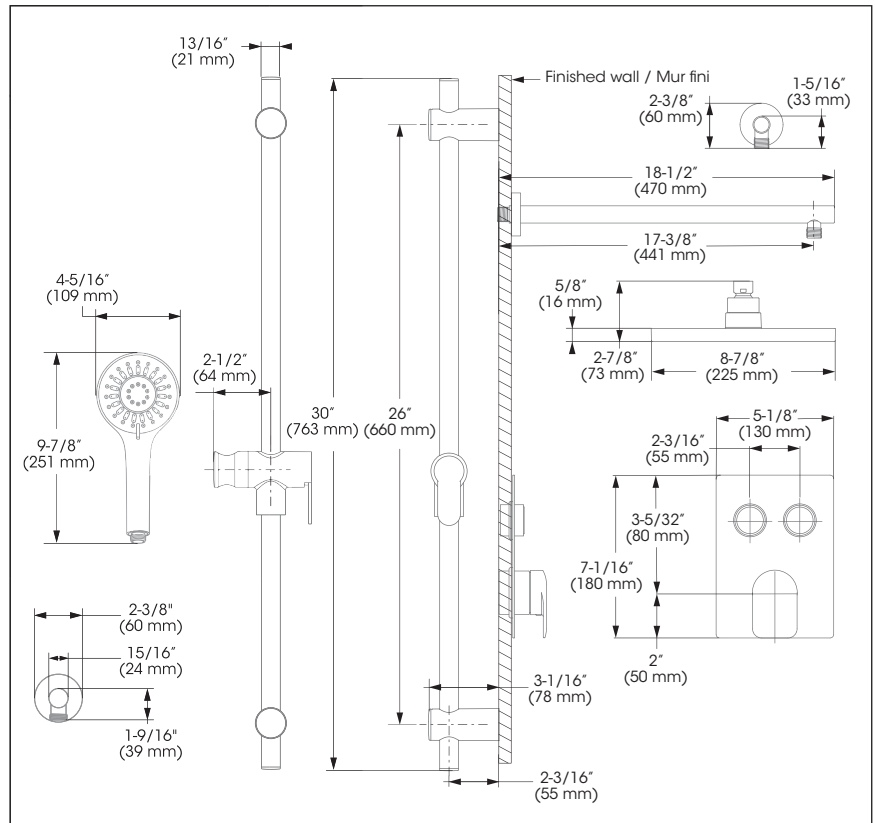

Kit : Shower Faucet - Trim for Thermostatic 2-way diverter valve (D/B)  
Kit : Robinet pour douche - Garniture pour valve thermostatique, déviateur 2 voies (D/B)

Replacement parts are available on order through customer service: 1 800 361-5960

### Features

- Trim compatible with 98TSR2DB rough-in
- 38°C temperature indicator on trim plate
- Temperature limited to 43°C
- Separate flow and temperature controls
- Allows 2 port combination
- Sliding Bar:
  - Drilling required installation
  - 31 3/16" overall assembled sliding bar kit
- Hand Shower:
  - type of jets: Spray
  - Type of jets: steam
  - Easy-to-clean soft nozzles
  - 69" matte black PVC hose
  - Maximum flow of 5.7 L/min (1.5 gpm) at 80 psi (ecologia)
- Shower Head:
  - Swivel
  - Oversized
  - type of jets: Rain shower
  - Easy-to-clean soft nozzles
  - Maximum flow of 5.7 L/min (1.5 gpm) at 80 psi (ecologia)
- Shower Arm:
  - 8" shower arm
- Adjustable angle hand shower holder
- Solid brass wall supply elbow with adjustable flange