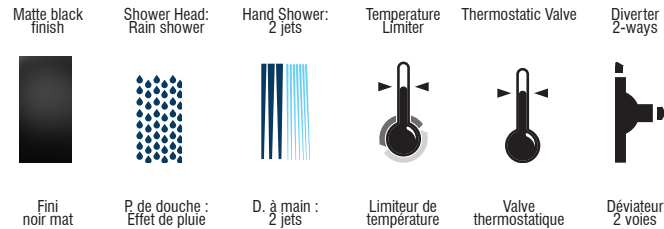

Kit : Shower Faucet - Trim for Thermostatic 2-way diverter valve (D/B)  
Kit : Robinet pour douche - Garniture pour valve thermostatique, déviatrice 2 voies (D/B)

### Features

- Trim compatible with 98TSR2DB rough-in
- 38°C temperature indicator on trim plate
- Temperature limited to 43°C
- Separate flow and temperature controls
- Allows 2 port combination
- Sliding Bar:
  - Drilling required installation
  - 31 3/16" overall assembled sliding bar kit
- Hand Shower:
  - type of jets: Spray
  - Type of jets: steam
  - Easy-to-clean soft nozzles
  - 69" matte black PVC hose
  - Maximum flow of 5.7 L/min (1.5 gpm) at 80 psi (ecologia)
- Shower Head:
  - Swivel
  - Oversized
  - type of jets: Rain shower
  - Easy-to-clean soft nozzles
  - Maximum flow of 5.7 L/min (1.5 gpm) at 80 psi (ecologia)
- Shower Arm:
  - 8" shower arm
- Adjustable angle hand shower holder
- Solid brass wall supply elbow with adjustable flange