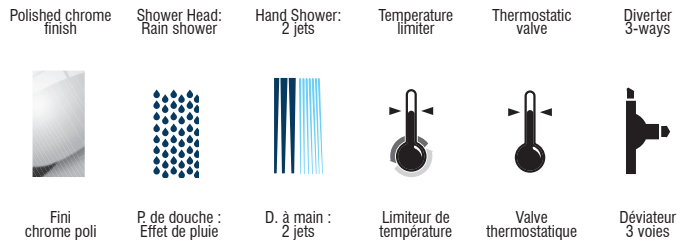

Kit: Shower Faucet - Trim for Thermostatic 3-way diverter valve
Kit : Robinet pour douche - Garniture pour valve thermostatique, déviateur 3 voies

IN SHORT // EN BREF

Features

- Trim compatible with 98TSR3 and 98TSR3PEX rough-ins
- Adjustable temperature limiting device
- 38°C temperature indicator on trim plate
- Temperature adjustable between 34° to 43°C
- 6 positions (OFF, A, A-B, B, B-C, C) indicator on the cover plate
- Automatic flow shut off when cold water supply is interrupted
- Separate flow and temperature control handles
- Sliding Bars:
 - Drilling required installation
 - 30" overall assembled sliding bar kit
- Hand Showers:
 - Type of jets: spray
 - Type of jets: steam
 - Easy-to-clean soft nozzles
 - 69" matte black PVC hose
 - Maximum flow of 6.6 L/min (1.75 gpm) at 80 psi (**ecologia**)
- Shower Head:
 - Swivel
 - Oversized
 - Type of jets: rain shower
 - Easy-to-clean soft nozzles
 - Maximum flow of 6.6 L/min (1.75 gpm) at 80 psi (**ecologia**)
- Shower Arm:
 - 3" shower arm
- Solid brass wall supply elbow with adjustable flange