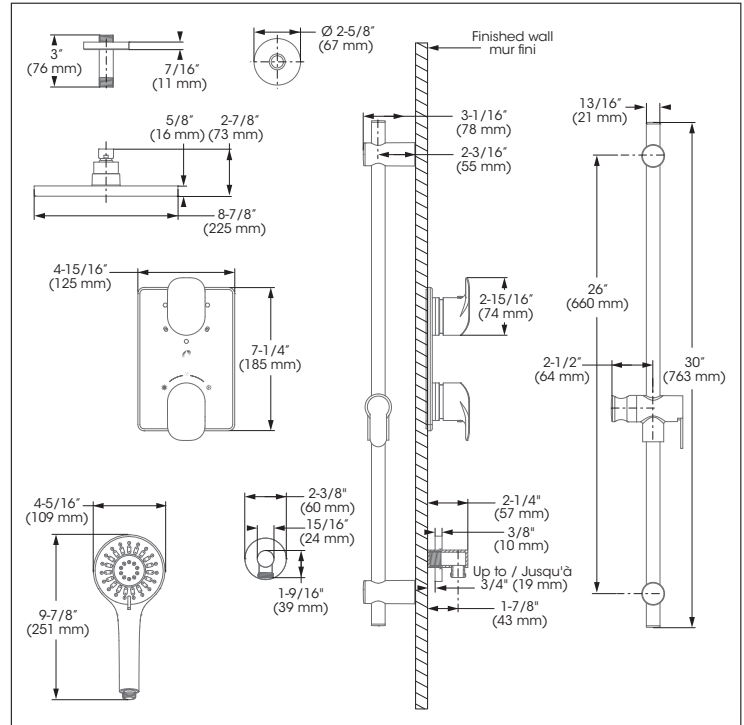

Kit: Shower Faucet - Trim for Thermostatic 3-way diverter valve
Kit : Robinet pour douche - Garniture pour valve thermostatique, déviateur 3 voies

Replacement parts are available on order through customer service: 1 800 361-5960

Kit: Shower Faucet - Trim for Thermostatic 3-way diverter valve
Kit : Robinet pour douche - Garniture pour valve thermostatique, déviateur 3 voies

IN SHORT // EN BREF

Features

- Trim compatible with 98TSR3 and 98TSR3PEX rough-ins
- Adjustable temperature limiting device
- 38°C temperature indicator on trim plate
- Temperature adjustable between 34° to 43°C
- 6 positions (OFF, A, A-B, B, B-C, C) indicator on the cover plate
- Automatic flow shut off when cold water supply is interrupted
- Separate flow and temperature control handles
- Sliding Bars:
 - Drilling required installation
 - 30" overall assembled sliding bar kit
- Hand Showers:
 - Type of jets: spray
 - Type of jets: steam
 - Easy-to-clean soft nozzles
 - 69" matte black PVC hose
 - Maximum flow of 6.6 L/min (1.75 gpm) at 80 psi (**ecologia**)
- Shower Head:
 - Swivel
 - Oversized
 - Type of jets: rain shower
 - Easy-to-clean soft nozzles
 - Maximum flow of 6.6 L/min (1.75 gpm) at 80 psi (**ecologia**)
- Shower Arm:
 - 3" shower arm
- Solid brass wall supply elbow with adjustable flange