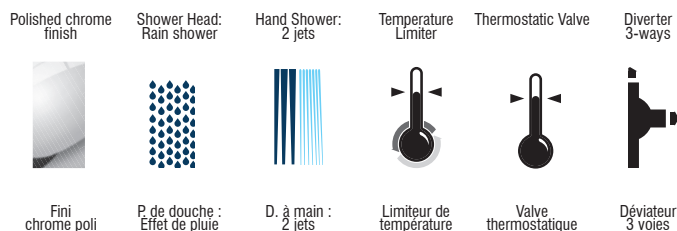

Kit: Shower Faucet - Trim for Thermostatic 3-way diverter valve  
 Kit : Robinet pour douche - Garniture pour valve thermostatique, déviatrice 3 voies

### Features

- Trim compatible with 98TSR3 and 98TSR3PEX rough-ins
- Adjustable temperature limiting device
- 38°C temperature indicator on trim plate
- Temperature adjustable between 34° to 43°C
- 6 positions (OFF, A, A-B, B, B-C, C) indicator on the cover plate
- Automatic flow shut off when cold water supply is interrupted
- Separate flow and temperature control handles
- **Sliding Bar:**
  - Drilling required installation
  - 30" overall assembled sliding bar kit
- **Hand Shower:**
  - Type of jets: spray
  - Type of jets: steam
  - Easy-to-clean soft nozzles
  - 69" chromed metal flexible hose
  - Maximum flow of 6.8 L/min (1.8 gpm) at 80 psi (ecologiaq)
- **Shower Head:**
  - Swivel
  - Oversized
  - Type of jets: rain shower
  - Easy-to-clean soft nozzles
  - Maximum flow of 6.8 L/min (1.8 gpm) at 80 psi (ecologiaq)
- **Shower Arm:**
  - 18" shower arm
- Solid brass wall supply elbow with adjustable flange
- **Bathtub spout:**
  - Slip-on bathtub spout