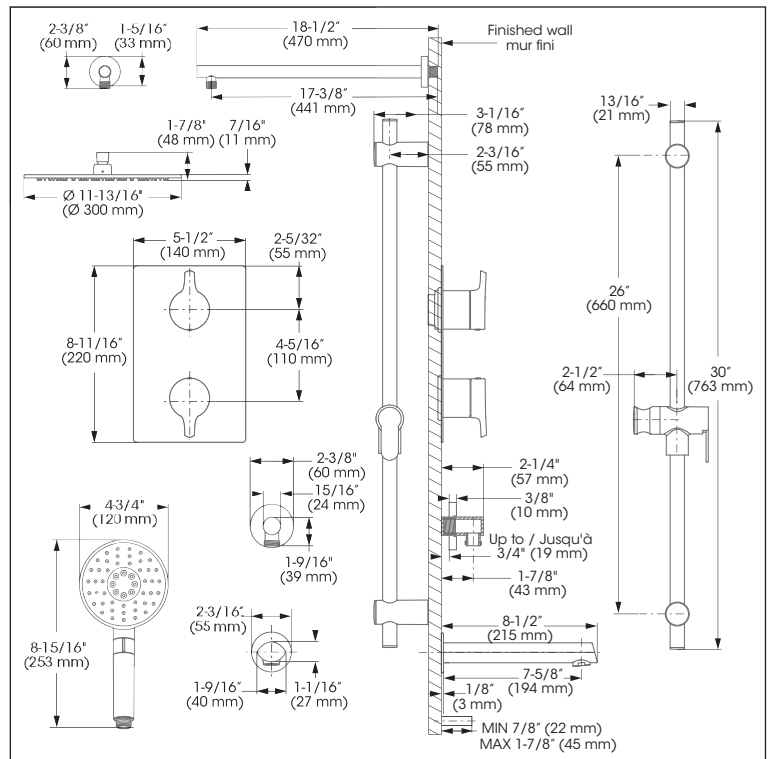

Kit: Shower Faucet - Trim for Thermostatic 3-way diverter valve  
Kit : Robinet pour douche - Garniture pour valve thermostatique, déviateur 3 voies

Replacement parts are available on order through customer service: 1 800 361-5960

### Features

- Trim compatible with 98TSR3 and 98TSR3PEX rough-ins
- Adjustable temperature limiting device
- 38°C temperature indicator on trim plate
- Temperature adjustable between 34° to 43°C
- 6 positions (OFF, A, A-B, B, B-C, C) indicator on the cover plate
- Automatic flow shut off when cold water supply is interrupted
- Separate flow and temperature control handles
- **Sliding Bar:**
  - Drilling required installation
  - 30" overall assembled sliding bar kit
- **Hand Shower:**
  - Type of jets: spray
  - Type of jets: steam
  - Easy-to-clean soft nozzles
  - 69" chromed metal flexible hose
  - Maximum flow of 6.8 L/min (1.8 gpm) at 80 psi (ecologiaq)
- **Shower Head:**
  - Swivel
  - Oversized
  - Type of jets: rain shower
  - Easy-to-clean soft nozzles
  - Maximum flow of 6.8 L/min (1.8 gpm) at 80 psi (ecologiaq)
- **Shower Arm:**
  - 18" shower arm
- Solid brass wall supply elbow with adjustable flange
- **Bathtub spout:**
  - Slip-on bathtub spout