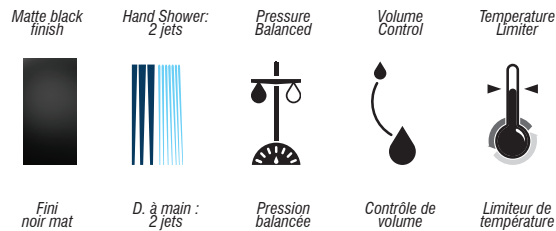

KIT: Shower Faucet - Trim for pressure balanced valve with volume control
KIT : Robinet pour douche - Garniture pour valve à pression équilibrée, avec contrôle de volume

IN SHORT // EN BREF

Features

- Trim compatible with 90VSR and 90VZR rough-ins Series
- Flow control
- Pressure balance built into the cartridge
- Adjustable temperature limiting device
- Sliding Bar:
 - Drilling required installation
 - 30" overall assembled sliding bar kit