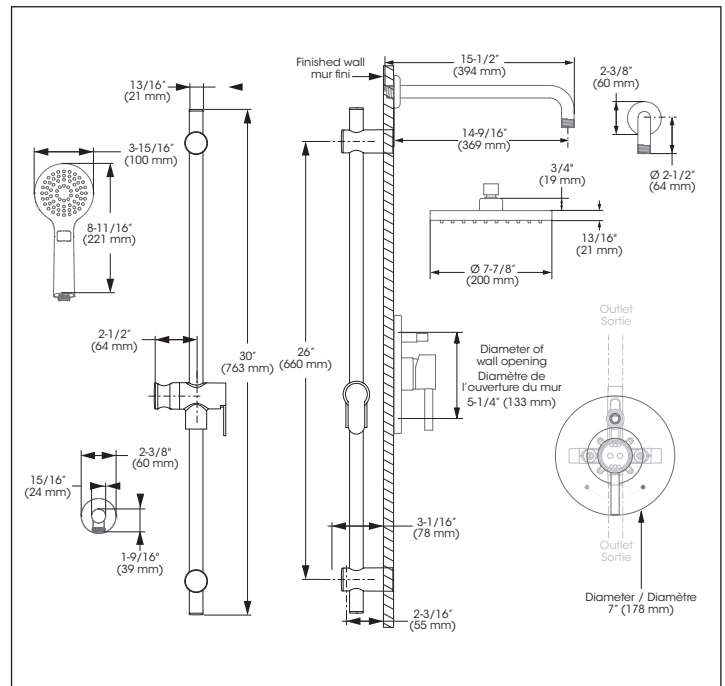

KIT: Shower Faucet - Trim for pressure balanced valve with volume control
KIT : Robinet pour douche - Garniture pour valve à pression équilibrée, avec contrôle de volume

Replacement parts are available on order through customer service: 1 800 361-5960

KIT: Shower Faucet - Trim for pressure balanced valve with volume control
KIT : Robinet pour douche - Garniture pour valve à pression équilibrée, avec contrôle de volume

IN SHORT // EN BREF

Features

- Trim compatible with 98VSR2 rough-ins Series
- Flow control
- Pressure balance built into the cartridge
- Adjustable temperature limiting device
- Face plate with diverter button
- Sliding Bar:
 - Drilling required installation
 - 30" overall assembled sliding bar kit
- Hand Shower:
 - type of jets: Spray
 - type of jets: Massage
 - Easy-to-clean soft nozzles
 - 69" matte black PVC hose
 - Maximum flow of 6.8 L/min (1.8 gpm) at 80 psi (**ecologia**)
- Shower Head:
 - Swivel
 - Oversized
 - type of jets: Rain shower
 - Easy-to-clean soft nozzles
 - Maximum flow of 6.8 L/min (1.8 gpm) at 80 psi (**ecologia**)
- Shower Arm:
 - 15-1/2" shower arm
- Adjustable angle hand shower holder
- Solid brass wall supply elbow with adjustable flange