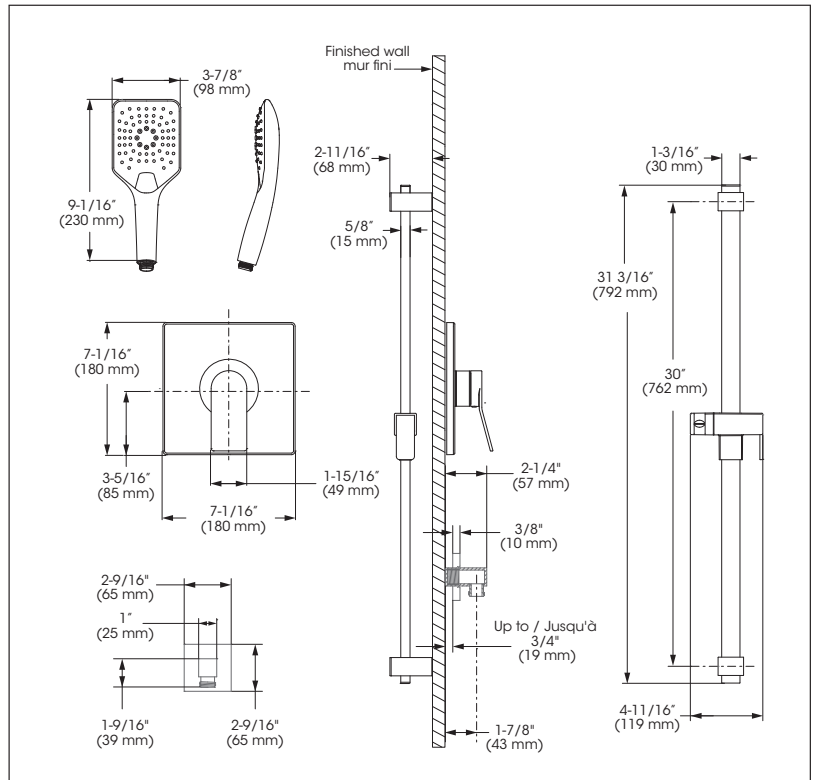

**KIT: Shower Faucet - Trim for pressure balanced valve with volume control**  
**KIT : Robinet pour douche - Garniture pour valve à pression équilibrée, avec contrôle de volume**

Replacement parts are available on order through customer service: 1 800 361-5960

### Hand Shower:

- type of jets: Spray
- type of jets: Stream
- Easy-to-clean soft nozzles
- 69" chromed metal flexible hose
- Maximum flow of 6.8 L/min (1.8 gpm) at 80 psi (**ecologia**)
- Solid brass wall supply elbow with adjustable flange