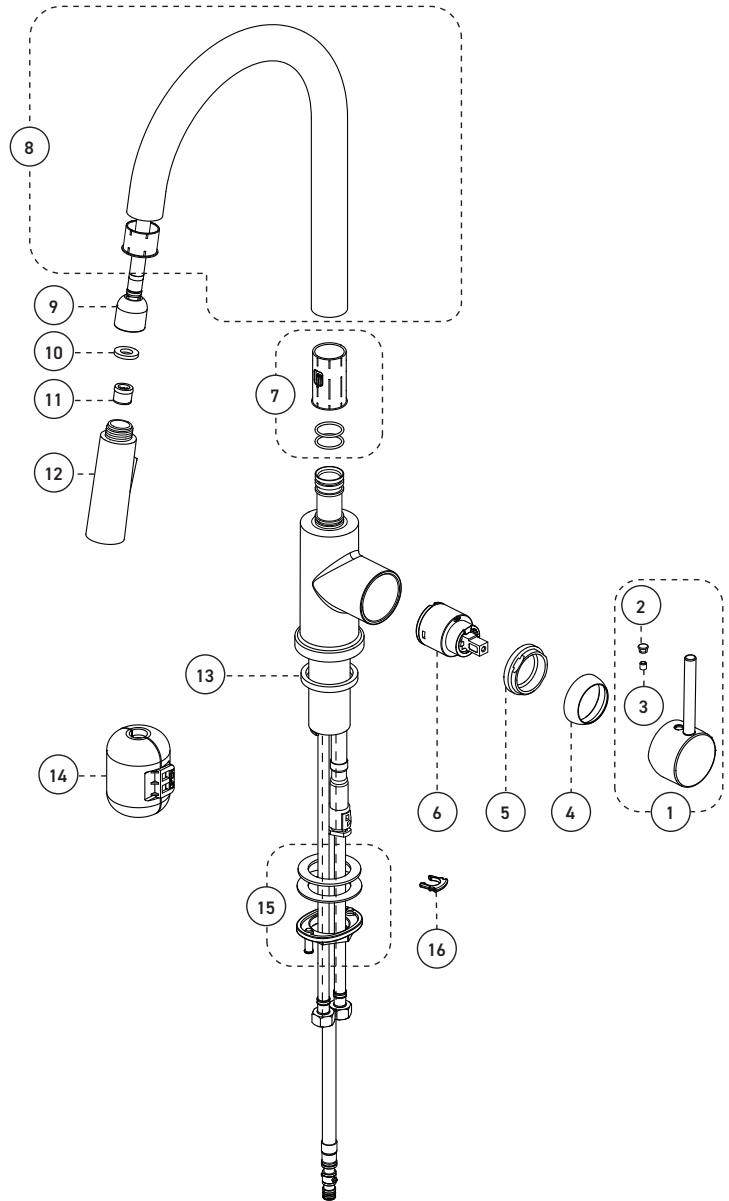

Style: **SLIM**

Kitchen Sink Faucet - Robinet pour évier de cuisine

Features

- Single hole installation
- Integrated check valve
- KliK Connection
- Easy docking of hand spray
- Temperature limiting device included
- Forward rotation of lever handle
- Optional cover plate (FCKTS3036MB sold separately)
- Swivel pull-out spout with push-button diverter (stream and spray jets) and 59" braided nylon flexible hose
- Maximum flow of 5.7 L/min (1.5 gpm) at 60 psi (ecologia)
- Metal exterior shell
- Brass waterways
- Insulated brass cartridge bed waterways
- Low-lead (less than 0.25%)
- 3/8" (9/16-24 UNEF) connections with flexible nylon braided connectors

Cartouche

- Céramique (FC9M6)

Fini

- Noir mat

No	Description		Part Pièce
1	Handle kit	Ensemble de poignée	FCKTS2109MB
2	Index	Index	FCHDL4016MB
3	Allen screw	Vis Allen	923001
4	Trim cap	Garniture d'écrou	FCDEC7040MB
5	Retainer nut	Écrou	FCNUTC007
6	Ceramic cartridge	Cartouche céramique	FC9M6
7	Spout retainer kit	Ensemble de retenue du bec	FCKTS9061
8	Spout kit	Ensemble de bec	FCKTS1038MB
9	Flexible hose	Tuyau flexible en nylon	FCHOS1038
10	Rubber washer (18,8 mm x 9,5 mm x 2,6 mm)	Rondelle de caoutchouc (18,8 mm x 9,5 mm x 2,6 mm)	FCWAA1022
11	Flow restricting check valve	Soupape anti-retour / restricteur de débit	FCVAL2001
12	Hand spray	Douchette	FCSPS5037MB
13	EVA washer (44,0 mm x 36,5 mm x 5,0 mm)	Rondelle EVA (44,0 mm x 36,5 mm x 5,0 mm)	FCWAE1001
14	Weight (screwless)	Poids (sans vis)	FCOTH9039
15	Anchor kit	Ensemble d'ancrage	FCKTS4040
16	Retainer clip	Anneau de retenue	FCOTH2002