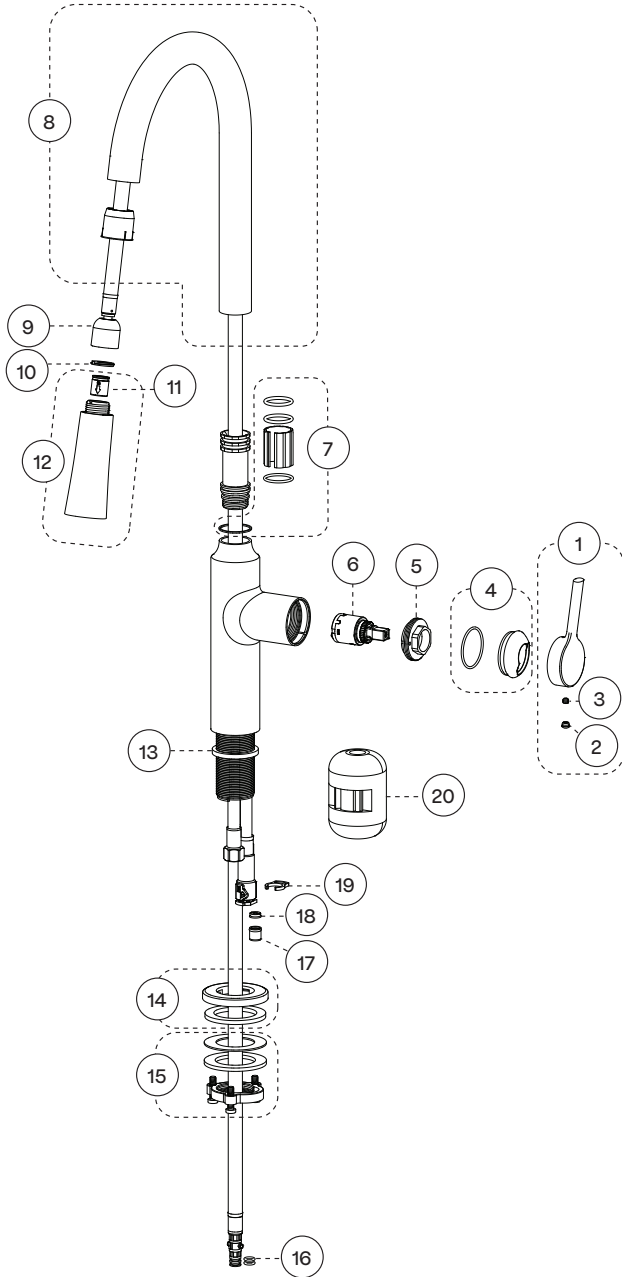

Features

- Single hole installation
- Integrated check valve
- KliK Connection
- Easy docking of hand spray
- Forward rotation of lever handle
- Optional cover plate (KTS3038MB sold separately)
- Swivel pull-out spout with push-button diverter (stream and spray jets) and 59" braided nylon flexible hose
- Maximum flow of 5.7 L/min (1.5 gpm) at 60 psi (ecologia)
- Metal exterior shell
- Brass waterways
- Insulated brass cartridge bed waterways
- Low-lead (less than 0.25%)
- 3/8" (9/16-24 UNEF) connections with flexible nylon braided connectors

Cartouche

- Céramique (FC9M14)

Fini

- Noir mat

SPEC SHEET / FICHE TECHNIQUE

KITCHEN SINK FAUCET
ROBINET POUR ÉVIER DE CUISINE

No	Description		Part Pièce
1	Handle kit	Ensemble de poignée	KTS2186MB
2	Index	Index	HDL4051MB
3	Allen screw	Vis Allen	923001
4	Trim cap	Garniture d'écrou	DEC7128MB
5	Cartridge retainer nut	Écrou de retenue de la cartouche	FCNUTC034
6	Ceramic cartridge	Cartouche céramique	FC9M14
7	Spout anchor	Ancrage du bec	FCKTS9068
8	Spout kit	Ensemble de bec	KTS1041MB
9	Nylon flexible hose	Tuyau flexible en nylon	FCHOS1039
10	Rubber washer (18,8 mm x 9,5 mm x 2,6 mm)	Rondelle de caoutchouc (18,8 mm x 9,5 mm x 2,6 mm)	FCWAA1022
11	Check valve	Soupape anti-retour	N/A
12	Hand spray	Douchette	SPS5039MB
13	Base washer (40,0 mm x 33,2 mm x 4,0 mm)	Rondelle d'étanchéité (40,0 mm x 33,2 mm x 4,0 mm)	FCWAE1003
14	Base flange kit	Ensemble de bride	KTS3062MB
15	Anchoring kit	Ensemble d'ancrage	FCKTS4031
16	O-rings for Klik connect (pkg of 2)	Joints toriques pour la connexion Klik (pqt de 2)	FCORA1009
17	Check valve	Soupape anti-retour	96077X
18	Flow restrictor	Restricteur de débit	N/A
19	Retainer clip	Anneau de retenue	FCOTH2002
20	Weight	Poids	FCOTH9039