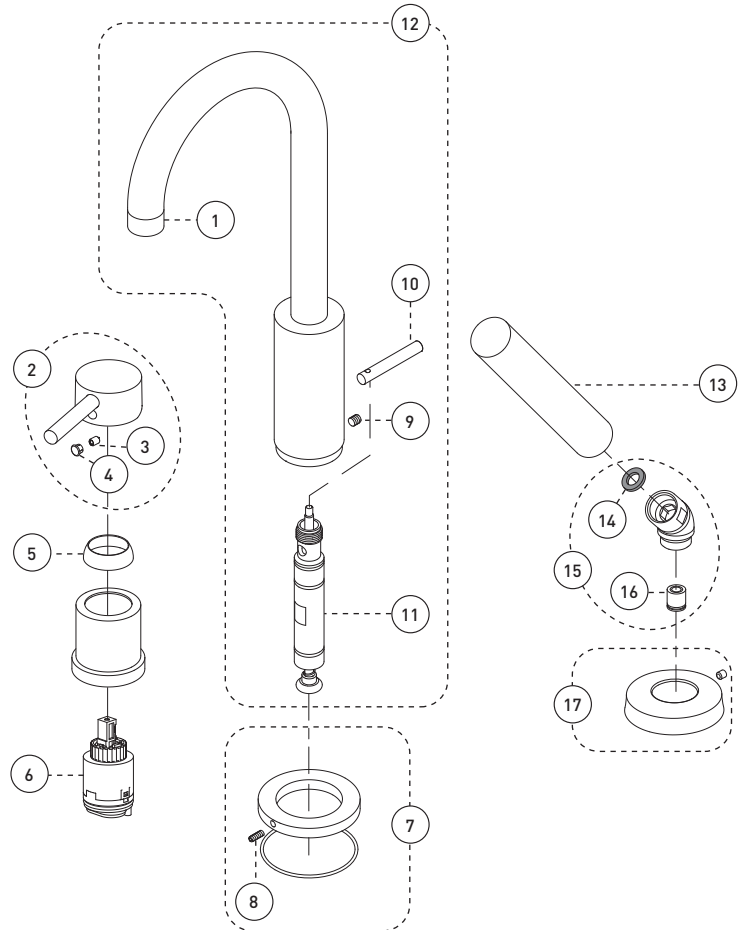

### Features

- 8" to 14" c/c widespread installation
- Trim compatible with 43RBR rough-in
- Pressure balance built into the cartridge
- Temperature limiting device
- Automatic flow shut off when cold water supply is interrupted
- Bathtub spout:
  - Slip-on with built-in diverter
  - Maximum flow of 22.5 L/min (6 gpm) at 60 psi
- Hand shower:
  - 1 type of jet
  - Easy-to-clean soft nozzles
  - 59" chromed metal flexible hose included with rough-in
  - Maximum flow of 9.5 L/min (2.5 gpm) at 80 psi
- Brass body

Style: **SOURCE** Roman Bathtub Trim – Garniture pour baignoire romaine

No	Description		Part Pièce
1	Aerator	Aérateur	FCAERA008
2	Handle kit	Ensemble de poignée	FC95100XRO
3	Allen screw	Vis Allen	923001
4	Index	Index	FC94001CAP
5	Trim cap	Garniture d'écrou	FCDEC7012
6	Ceramic cartridge	Cartouche céramique	FC9AC010
7	Spout flange kit	Ensemble de bride du bec	FCKTS3003
8	Flange Allen screw	Vis Allen de la bride	FC923002
9	Spout Allen screw	Vis Allen du bec	915043
10	Diverter lift rod	Tirette de l'inverseur	FCDIV3001
11	Diverter	Inverseur	FC905245D
12	Spout kit	Ensemble de bec	FCSPSA016
13	Hand shower	Douche à main	FCSPS2001
14	Washer	Rondelle	FCWAA1012
15	Elbow kit	Ensemble de coude	912180-2
16	Check valve	Soupape anti-retour	FCVAL1001
17	Hand shower flange kit	Ensemble de bride de douche à main	FCDEC3024

**LEED®**

No	Flow rate Débit	Product code Code de produit	Flow restricting check-valve Clapet anti-retours restricteur de débit
25	9.5 L/min 2.5 GPM	SOU43TCP	FCVAL1001
25	7.6 L/min 2.0 GPM	SOU43TCP-200	FCVAL2007
25	6.6 L/min 1.75 GPM	SOU43TCP-175	FCVAL2003
25	5.7 L/min 1.50 GPM	SOU43TCP-150	FC96164FRCV